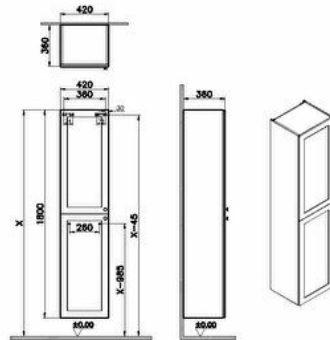

Collection: Root Classic

Technical specifications

Colour	Matte gray
Height	1800
Width	416
Depth	360
Designer	VitrA Design Team
Finish	PVC
Finish-Front	PVC
Front Colour	Matte Grey

Body Material	MDF
Door Option	2 Doors
LED	No
Assembly	Suspended
Door Hinge Position	Left-Right
Cabinet Type	2 Doors

Front Material	MDF
Grip	Root Round Handle
Handle Material	Zamak
Leg Option	No
Material	PVC
Number of Doors	2
Soft close	Yes
Body Colour	Matte Grey

Guarantee	2
Hinge Type	Crossbar
Hinge Color	Metal
Drawer option	Two Doors
Packaged Product Sizes (WxDxH)	466X410X1850
Shelf Type	Glass Shelf
Marketing Measure (cm)	40

2A technical drawing

Technical specifications

Colour: Matte gray **Height:** 1800 **Width:** 416 **Depth:** 360 **Designer:** VitrA Design Team **Finish:** PVC **Finish-Front:** PVC **Front Colour:** Matte Grey **Front Material:** MDF **Grip:** Root Round Handle **Handle Material:** Zamak **Leg Option:** No **Material:** PVC **Number of Doors:** 2 **Soft close:** Yes **Body Colour:** Matte Grey **Body Material:** MDF **Door Option:** 2 Doors **LED:** No **Assembly:** Suspended **Door Hinge Position:** Left-Right **Cabinet Type:** 2 Doors **Guarantee:** 2 **Hinge Type:** Crossbar **Hinge Color:** Metal **Drawer option:** Two Doors **Packaged Product Sizes (WxDxH):** 466X410X1850 **Shelf Type:** Glass Shelf **Marketing Measure (cm):** 40