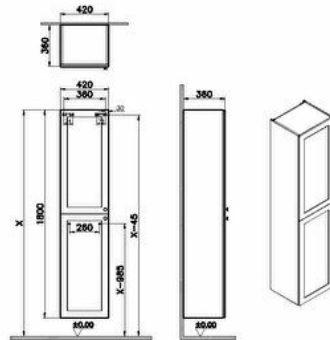

Collection: Root Classic

Technical specifications

Colour	Matte Fjord Green
Height	1800
Width	416
Depth	360
Designer	VitrA Design Team
Finish	PVC
Finish-Front	PVC
Front Material	MDF

LED	No
Assembly	Suspended
Front Colour	Matt fjord green
Packaged Product	466X410X1850
Sizes (WxDxH)	466X410X1850
Door Hinge Position	Left-Right
Grip	Root Round Handle
Leg Option	No

Handle Material	Zamak
Material	PVC
Number of Doors	2
Soft close	Yes
Body Colour	Matt fjord green
Body Material	MDF
Door Option	2 Doors

Cabinet Type	2 Doors
Guarantee	2
Hinge Type	Crossbar
Hinge Color	Metal
Drawer option	Two Doors
Shelf Type	Glass Shelf
Marketing Measure (cm)	40

2A technical drawing

Technical specifications

Colour: Matte Fiyord Green **Height:** 1800 **Width:** 416 **Depth:** 360 **Designer:** VitrA Design Team **Finish:** PVC **Finish-Front:** PVC
Front Material: MDF **Handle Material:** Zamak **Material:** PVC **Number of Doors:** 2 **Soft close:** Yes **Body Colour:** Matt fijord green
Body Material: MDF **Door Option:** 2 Doors **LED:** No **Assembly:** Suspended **Front Colour:** Matt fijord green **Packaged Product**
Sizes (WxDxH): 466X410X1850 **Door Hinge Position:** Left-Right **Grip:** Root Round Handle **Leg Option:** No **Cabinet Type:** 2 Doors
Guarantee: 2 **Hinge Type:** Crossbar **Hinge Color:** Metal **Drawer option:** Two Doors **Shelf Type:** Glass Shelf **Marketing Measure**
(cm): 40