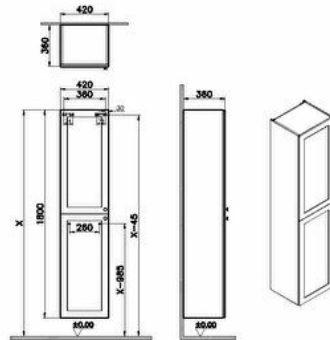

Collection: Root Classic

Technical specifications

Colour	Matt Dark Blue
Height	1800
Width	416
Depth	360
Designer	VitrA Design Team
Finish	PVC
Finish-Front	PVC
Front Colour	Matt dark blue

Door Option	2 Doors
LED	No
Assembly	Suspended
Number of Doors	2
Packaged Product Sizes (WxDxH)	466X410X1850
Door Hinge Position	Left-Right

Marketing Measure (cm)	40
-------------------------------	----

Front Material	MDF
Grip	Root Round Handle
Handle Material	Zamak
Leg Option	No
Material	PVC
Soft close	Yes
Body Colour	Matt dark blue
Body Material	MDF

Cabinet Type	2 Doors
Guarantee	2
Hinge Type	Crossbar
Drawer option	Two Doors
Hinge Material	Steel
Hinge Color	Nickel
Shelf Type	Glass Shelf

2A technical drawing

Technical specifications

Colour: Matt Dark Blue **Height:** 1800 **Width:** 416 **Depth:** 360 **Designer:** VitrA Design Team **Finish:** PVC **Finish-Front:** PVC **Front Colour:** Matt dark blue **Front Material:** MDF **Grip:** Root Round Handle **Handle Material:** Zamak **Leg Option:** No **Material:** PVC **Soft close:** Yes **Body Colour:** Matt dark blue **Body Material:** MDF **Door Option:** 2 Doors **LED:** No **Assembly:** Suspended **Number of Doors:** 2 **Packaged Product Sizes (WxDxH):** 466X410X1850 **Door Hinge Position:** Left-Right **Cabinet Type:** 2 Doors **Guarantee:** 2 **Hinge Type:** Crossbar **Drawer option:** Two Doors **Hinge Material:** Steel **Hinge Color:** Nickel **Shelf Type:** Glass Shelf **Marketing Measure (cm):** 40