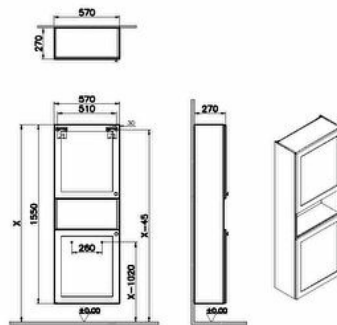

Collection: Root Classic

Technical specifications

Colour	Matt Dark Blue
Height	1550
Width	564
Depth	269
Designer	VitrA Design Team
Finish	PVC
Finish-Front	PVC
Front Colour	Matt dark blue

Door Option	2 Doors
LED	No
Assembly	Suspended
Packaged Product Sizes (WxDxH)	614X319X1600
Door Hinge Position	Left-Right
Grip	Root Round Handle
Leg Option	No

Front Material	MDF
Handle Material	Zamak
Material	PVC
Number of Doors	2
Soft close	Yes
Body Colour	Matt dark blue
Body Material	MDF

Cabinet Type	With door, short
Guarantee	2
Hinge Type	Crossbar
Hinge Color	Metal
Drawer option	Two Doors
Shelf Type	Glass Shelf
Marketing Measure (cm)	55

2A technical drawing

Technical specifications

Colour: Matt Dark Blue **Height:** 1550 **Width:** 564 **Depth:** 269 **Designer:** VitrA Design Team **Finish:** PVC **Finish-Front:** PVC **Front Colour:** Matt dark blue **Front Material:** MDF **Handle Material:** Zamak **Material:** PVC **Number of Doors:** 2 **Soft close:** Yes **Body Colour:** Matt dark blue **Body Material:** MDF **Door Option:** 2 Doors **LED:** No **Assembly:** Suspended **Packaged Product Sizes (WxDxH):** 614X319X1600 **Door Hinge Position:** Left-Right **Grip:** Root Round Handle **Leg Option:** No **Cabinet Type:** With door, short **Guarantee:** 2 **Hinge Type:** Crossbar **Hinge Color:** Metal **Drawer option:** Two Doors **Shelf Type:** Glass Shelf **Marketing Measure (cm):** 55