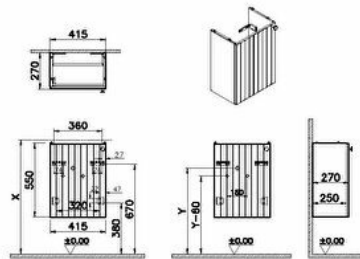

### Technical specifications

<b>Colour</b>	Matte Fjord Green
<b>Height</b>	545
<b>Width</b>	416
<b>Depth</b>	271
<b>Designer</b>	VitrA Design Team
<b>Door Hinge Position</b>	Left
<b>Finish</b>	PVC
<b>Finish-Front</b>	PVC

<b>Assembly</b>	Suspended
<b>Drawer option</b>	Single Seat
<b>Packaged Product Sizes (WxDxH)</b>	466X321X595
<b>Grip</b>	Root Round Handle
<b>Leg Option</b>	No
<b>Guarantee</b>	2
<b>Marketing Measure (cm)</b>	45

### Technical specifications

**Colour:** Matte Fiyord Green **Height:** 545 **Width:** 416 **Depth:** 271 **Designer:** VitrA Design Team **Door Hinge Position:** Left **Finish:** PVC **Finish-Front:** PVC **Front Colour:** Matt fijord green **Front Material:** MDF **Handle Material:** Zamak **Hinge Type:** Soft Closing **Material:** PVC **Number of Doors:** 1 **Soft close:** Yes **Syphon:** Syphon Included **Washbasin Type:** Compatible with vanity basin **Body Colour:** Matt fijord green **Body Material:** MDF **LED:** No **Drainer:** Including **Syphon Cut-Out:** No **Assembly:** Suspended **Drawer option:** Single Seat **Packaged Product Sizes (WxDxH):** 466X321X595 **Grip:** Root Round Handle **Leg Option:** No **Guarantee:** 2 **Marketing Measure (cm):** 45