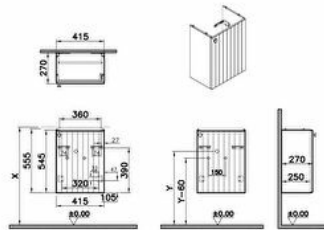

Collection: Root Groove

Technical specifications

Colour	Matt white
Height	545
Width	416
Depth	271
Designer	VitrA Design Team
Door Hinge Position	Right
Finish	PVC
Finish-Front	PVC

Washbasin Type	Compatible with vanity basin
Body Colour	Matte White
Body Material	MDF
LED	No
Drainer	Including

Front Colour	Matt White
Front Material	MDF
Handle Material	Zamak
Hinge Type	Soft Closing
Material	PVC
Number of Doors	1
Soft close	Yes
Syphon	Syphon Included

Syphon Cut-Out	No
Assembly	Suspended
Drawer option	Single Seat
Packaged Product	466X321X595
Sizes (WxDxH)	
Grip	Root Round Handle
Leg Option	No
Guarantee	2
Marketing Measure (cm)	45

2A technical drawing

**Technical specifications**

Colour: Matt white **Height:** 545 **Width:** 416 **Depth:** 271 **Designer:** VitrA Design Team **Door Hinge Position:** Right **Finish:** PVC
Finish-Front: PVC **Front Colour:** Matt White **Front Material:** MDF **Handle Material:** Zamak **Hinge Type:** Soft Closing **Material:** PVC
Number of Doors: 1 **Soft close:** Yes **Syphon:** Syphon Included **Washbasin Type:** Compatible with vanity basin **Body Colour:** Matte
White **Body Material:** MDF **LED:** No **Drainer:** Including **Syphon Cut-Out:** No **Assembly:** Suspended **Drawer option:** Single Seat
Packaged Product Sizes (WxDxH): 466X321X595 **Grip:** Root Round Handle **Leg Option:** No **Guarantee:** 2 **Marketing Measure
(cm):** 45