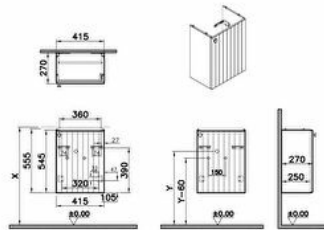

### Technical specifications

<b>Colour</b>	Matte gray
<b>Height</b>	545
<b>Width</b>	416
<b>Depth</b>	271
<b>Designer</b>	VitrA Design Team
<b>Door Hinge Position</b>	Right
<b>Finish</b>	PVC
<b>Finish-Front</b>	PVC

<b>Assembly</b>	Suspended
<b>Drawer option</b>	Single Seat
<b>Packaged Product Sizes (WxDxH)</b>	466X321X595
<b>Grip</b>	Root Round Handle
<b>Leg Option</b>	No
<b>Guarantee</b>	2
<b>Marketing Measure (cm)</b>	45

### Technical specifications

**Colour:** Matte gray **Height:** 545 **Width:** 416 **Depth:** 271 **Designer:** VitrA Design Team **Door Hinge Position:** Right **Finish:** PVC  
**Finish-Front:** PVC **Front Colour:** Matte Grey **Front Material:** MDF **Handle Material:** Zamak **Hinge Type:** Soft Closing **Material:** PVC  
**Number of Doors:** 1 **Soft close:** Yes **Syphon:** Syphon Included **Washbasin Type:** Compatible with vanity basin **Body Colour:** Matte  
 Grey **Body Material:** MDF **LED:** No **Drainer:** Including **Syphon Cut-Out:** No **Assembly:** Suspended **Drawer option:** Single Seat  
**Packaged Product Sizes (WxDxH):** 466X321X595 **Grip:** Root Round Handle **Leg Option:** No **Guarantee:** 2 **Marketing Measure  
 (cm):** 45