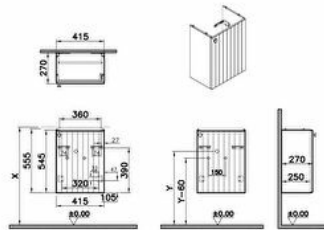

### Technical specifications

<b>Colour</b>	Matt Dark Blue
<b>Height</b>	545
<b>Width</b>	416
<b>Depth</b>	271
<b>Designer</b>	VitrA Design Team
<b>Door Hinge Position</b>	Right
<b>Finish</b>	PVC
<b>Finish-Front</b>	PVC

<b>Assembly</b>	Suspended
<b>Drawer option</b>	Single Seat
<b>Packaged Product Sizes (WxDxH)</b>	466X321X595
<b>Grip</b>	Root Round Handle
<b>Leg Option</b>	No
<b>Guarantee</b>	2
<b>Marketing Measure (cm)</b>	45

### Technical specifications

**Colour:** Matt Dark Blue **Height:** 545 **Width:** 416 **Depth:** 271 **Designer:** VitrA Design Team **Door Hinge Position:** Right **Finish:** PVC **Finish-Front:** PVC **Front Colour:** Matt dark blue **Front Material:** MDF **Handle Material:** Zamak **Hinge Type:** Soft Closing **Material:** PVC **Number of Doors:** 1 **Soft close:** Yes **Syphon:** Syphon Included **Washbasin Type:** Compatible with vanity basin **Body Colour:** Matt dark blue **Body Material:** MDF **LED:** No **Drainer:** Including **Syphon Cut-Out:** No **Assembly:** Suspended **Drawer option:** Single Seat **Packaged Product Sizes (WxDxH):** 466X321X595 **Grip:** Root Round Handle **Leg Option:** No **Guarantee:** 2 **Marketing Measure (cm):** 45