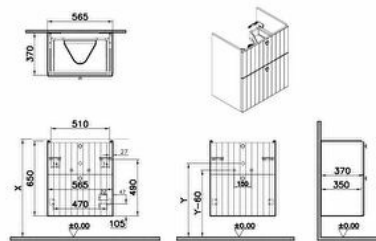

### Technical specifications

|                     |                   |
|---------------------|-------------------|
| <b>Colour</b>       | Matt white        |
| <b>Height</b>       | 650               |
| <b>Width</b>        | 564               |
| <b>Depth</b>        | 375               |
| <b>Designer</b>     | VitrA Design Team |
| <b>Finish</b>       | PVC               |
| <b>Finish-Front</b> | PVC               |
| <b>Front Colour</b> | Matt White        |

|                               |                   |
|-------------------------------|-------------------|
| <b>Number of Doors</b>        | 2                 |
| <b>Packaged Product</b>       | 614X425X700       |
| <b>Sizes (WxDxH)</b>          |                   |
| <b>Grip</b>                   | Root Round Handle |
| <b>Leg Option</b>             | No                |
| <b>Guarantee</b>              | 2                 |
| <b>Marketing Measure (cm)</b> | 60                |

### Technical specifications

**Colour:** Matt white **Height:** 650 **Width:** 564 **Depth:** 375 **Designer:** VitrA Design Team **Finish:** PVC **Finish-Front:** PVC **Front Colour:** Matt White **Front Material:** MDF **Full Extension:** Yes **Handle Material:** Zamak **Material:** PVC **Soft close:** Yes **Syphon:** Syphon Included **Washbasin Type:** Compatible with vanity basin **Body Colour:** Matte White **Body Material:** MDF **Drawer option:** 2 Drawers **LED:** No **Drainer:** Including **Syphon Cut-Out:** Yes **Assembly:** Suspended **Number of Doors:** 2 **Packaged Product Sizes (WxDxH):** 614X425X700 **Grip:** Root Round Handle **Leg Option:** No **Guarantee:** 2 **Marketing Measure (cm):** 60