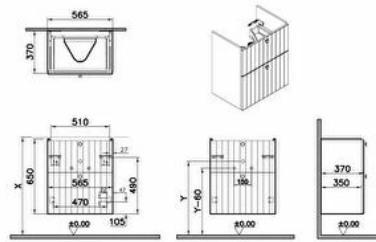

Collection: Root Groove

Technical specifications

Colour	Matte gray	Front Material	MDF
Height	650	Full Extension	Yes
Width	564	Handle Material	Zamak
Depth	375	Material	PVC
Designer	VitrA Design Team	Soft close	Yes
Finish	PVC	Syphon	Syphon Included
Finish-Front	PVC	Washbasin Type	Compatible with vanity basin
Front Colour	Matte Grey	Body Colour	Matte Grey
Body Material	MDF	Number of Doors	2
Drawer option	2 Drawers	Packaged Product	614X425X700
LED	No	Sizes (WxDxH)	
Drainer	Including	Grip	Root Round Handle
Syphon Cut-Out	Yes	Leg Option	No
Assembly	Suspended	Guarantee	2
		Marketing Measure (cm)	60

2A technical drawing

Technical specifications

Colour: Matte gray **Height:** 650 **Width:** 564 **Depth:** 375 **Designer:** VitrA Design Team **Finish:** PVC **Finish-Front:** PVC **Front Colour:** Matte Grey **Front Material:** MDF **Full Extension:** Yes **Handle Material:** Zamak **Material:** PVC **Soft close:** Yes **Syphon:** Syphon Included **Washbasin Type:** Compatible with vanity basin **Body Colour:** Matte Grey **Body Material:** MDF **Drawer option:** 2 Drawers **LED:** No **Drainer:** Including **Syphon Cut-Out:** Yes **Assembly:** Suspended **Number of Doors:** 2 **Packaged Product Sizes (WxDxH):** 614X425X700 **Grip:** Root Round Handle **Leg Option:** No **Guarantee:** 2 **Marketing Measure (cm):** 60