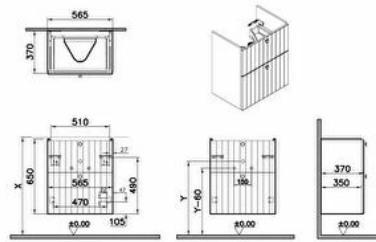

Collection: Root Groove

Technical specifications

Colour	Matte Fjord Green
Height	650
Width	564
Depth	375
Designer	VitrA Design Team
Finish	PVC
Finish-Front	PVC
Front Colour	Matt fjord green

Body Material	MDF
Drawer option	2 Drawers
LED	No
Drainer	Including
Syphon Cut-Out	Yes
Assembly	Suspended

Front Material	MDF
Full Extension	Yes
Handle Material	Zamak
Material	PVC
Soft close	Yes
Syphon	Syphon Included
Washbasin Type	Compatible with vanity basin
Body Colour	Matt fjord green

Number of Doors	2
Packaged Product	614X425X700
Sizes (WxDxH)	
Grip	Root Round Handle
Leg Option	No
Guarantee	2
Marketing Measure (cm)	60

2A technical drawing

Technical specifications

Colour: Matte Fiyord Green **Height:** 650 **Width:** 564 **Depth:** 375 **Designer:** VitrA Design Team **Finish:** PVC **Finish-Front:** PVC **Front Colour:** Matt fijord green **Front Material:** MDF **Full Extension:** Yes **Handle Material:** Zamak **Material:** PVC **Soft close:** Yes **Syphon:** Syphon Included **Washbasin Type:** Compatible with vanity basin **Body Colour:** Matt fijord green **Body Material:** MDF **Drawer option:** 2 Drawers **LED:** No **Drainer:** Including **Syphon Cut-Out:** Yes **Assembly:** Suspended **Number of Doors:** 2 **Packaged Product Sizes (WxDxH):** 614X425X700 **Grip:** Root Round Handle **Leg Option:** No **Guarantee:** 2 **Marketing Measure (cm):** 60