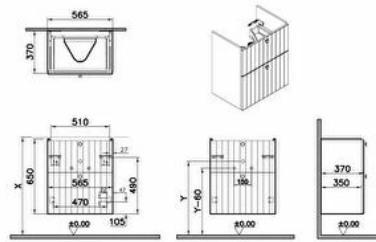

Collection: Root Groove

Technical specifications

Colour	Matt Dark Blue
Height	650
Width	564
Depth	375
Designer	VitrA Design Team
Finish	PVC
Finish-Front	PVC
Front Colour	Matt dark blue

Body Material	MDF
Drawer option	2 Drawers
LED	No
Drainer	Including
Syphon Cut-Out	Yes
Assembly	Suspended

Front Material	MDF
Full Extension	Yes
Handle Material	Zamak
Material	PVC
Soft close	Yes
Syphon	Syphon Included
Washbasin Type	Compatible with vanity basin
Body Colour	Matt dark blue

Number of Doors	2
Packaged Product	614X425X700
Sizes (WxDxH)	
Grip	Root Round Handle
Leg Option	No
Guarantee	2
Marketing Measure (cm)	60

2A technical drawing

Technical specifications

Colour: Matt Dark Blue **Height:** 650 **Width:** 564 **Depth:** 375 **Designer:** VitrA Design Team **Finish:** PVC **Finish-Front:** PVC **Front Colour:** Matt dark blue **Front Material:** MDF **Full Extension:** Yes **Handle Material:** Zamak **Material:** PVC **Soft close:** Yes **Syphon:** Syphon Included **Washbasin Type:** Compatible with vanity basin **Body Colour:** Matt dark blue **Body Material:** MDF **Drawer option:** 2 Drawers **LED:** No **Drainer:** Including **Syphon Cut-Out:** Yes **Assembly:** Suspended **Number of Doors:** 2 **Packaged Product Sizes (WxDxH):** 614X425X700 **Grip:** Root Round Handle **Leg Option:** No **Guarantee:** 2 **Marketing Measure (cm):** 60