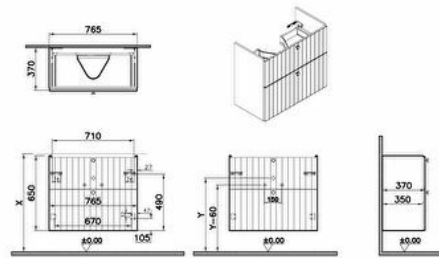

Collection: Root Groove

Technical specifications

Colour	Matt white
Height	650
Width	764
Depth	375
Designer	VitrA Design Team
Finish	PVC
Finish-Front	PVC
Front Colour	Matt White

Body Material	MDF
Drawer option	2 Drawers
LED	No
Drainer	Including
Syphon Cut-Out	Yes
Assembly	Suspended

Front Material	MDF
Full Extension	Yes
Handle Material	Zamak
Material	PVC
Soft close	Yes
Syphon	Syphon Included
Washbasin Type	Compatible with vanity basin
Body Colour	Matte White

Number of Doors	2
Packaged Product	814X425X700
Sizes (WxDxH)	
Grip	Root Round Handle
Leg Option	No
Guarantee	2
Marketing Measure (cm)	80

2A technical drawing

Technical specifications

Colour: Matt white **Height:** 650 **Width:** 764 **Depth:** 375 **Designer:** VitrA Design Team **Finish:** PVC **Finish-Front:** PVC **Front Colour:** Matt White **Front Material:** MDF **Full Extension:** Yes **Handle Material:** Zamak **Material:** PVC **Soft close:** Yes **Syphon:** Syphon Included **Washbasin Type:** Compatible with vanity basin **Body Colour:** Matte White **Body Material:** MDF **Drawer option:** 2 Drawers **LED:** No **Drainer:** Including **Syphon Cut-Out:** Yes **Assembly:** Suspended **Number of Doors:** 2 **Packaged Product Sizes (WxDxH):** 814X425X700 **Grip:** Root Round Handle **Leg Option:** No **Guarantee:** 2 **Marketing Measure (cm):** 80