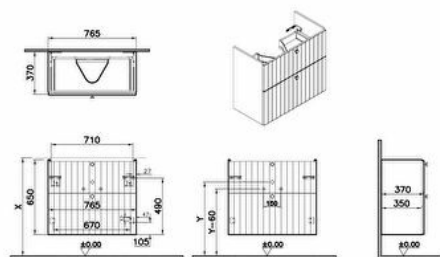

### Technical specifications

<b>Colour</b>	Matte gray
<b>Height</b>	650
<b>Width</b>	764
<b>Depth</b>	375
<b>Designer</b>	VitrA Design Team
<b>Finish</b>	PVC
<b>Finish-Front</b>	PVC
<b>Front Colour</b>	Matte Grey

<b>Number of Doors</b>	2
<b>Packaged Product</b>	814X425X700
<b>Sizes (WxDxH)</b>	
<b>Grip</b>	Root Round Handle
<b>Leg Option</b>	No
<b>Guarantee</b>	2
<b>Marketing Measure (cm)</b>	80

## 2A technical drawing

**Technical specifications**

**Colour:** Matte gray **Height:** 650 **Width:** 764 **Depth:** 375 **Designer:** Vitra Design Team **Finish:** PVC **Finish-Front:** PVC **Front Colour:** Matte Grey **Front Material:** MDF **Full Extension:** Yes **Handle Material:** Zamak **Material:** PVC **Soft close:** Yes **Syphon:** Syphon Included **Washbasin Type:** Compatible with vanity basin **Body Colour:** Matte Grey **Body Material:** MDF **Drawer option:** 2 Drawers **LED:** No **Drainer:** Including **Syphon Cut-Out:** Yes **Assembly:** Suspended **Number of Doors:** 2 **Packaged Product Sizes (WxDxH):** 814X425X700 **Grip:** Root Round Handle **Leg Option:** No **Guarantee:** 2 **Marketing Measure (cm):** 80