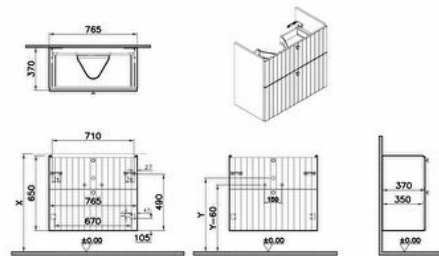

Collection: Root Groove

Technical specifications

Colour	Matte Fjord Green
Height	650
Width	764
Depth	375
Designer	VitrA Design Team
Finish	PVC
Finish-Front	PVC
Front Colour	Matt fjord green

Body Material	MDF
Drawer option	2 Drawers
LED	No
Drainer	Including
Syphon Cut-Out	Yes
Assembly	Suspended

Front Material	MDF
Full Extension	Yes
Handle Material	Zamak
Material	PVC
Soft close	Yes
Syphon	Syphon Included
Washbasin Type	Compatible with vanity basin
Body Colour	Matt fjord green

Number of Doors	2
Packaged Product	814X425X700
Sizes (WxDxH)	
Grip	Root Round Handle
Leg Option	No
Guarantee	2
Marketing Measure (cm)	80

2A technical drawing

Technical specifications

Colour: Matte Fiyord Green **Height:** 650 **Width:** 764 **Depth:** 375 **Designer:** VitrA Design Team **Finish:** PVC **Finish-Front:** PVC **Front Colour:** Matt fijord green **Front Material:** MDF **Full Extension:** Yes **Handle Material:** Zamak **Material:** PVC **Soft close:** Yes **Syphon:** Syphon Included **Washbasin Type:** Compatible with vanity basin **Body Colour:** Matt fijord green **Body Material:** MDF **Drawer option:** 2 Drawers **LED:** No **Drainer:** Including **Syphon Cut-Out:** Yes **Assembly:** Suspended **Number of Doors:** 2 **Packaged Product Sizes (WxDxH):** 814X425X700 **Grip:** Root Round Handle **Leg Option:** No **Guarantee:** 2 **Marketing Measure (cm):** 80