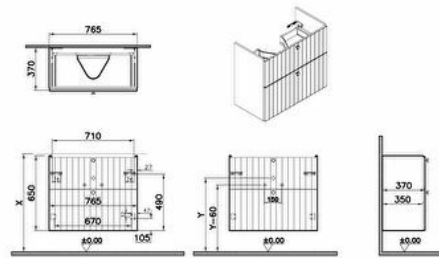

Collection: Root Groove

Technical specifications

Colour	Matt Dark Blue
Height	650
Width	764
Depth	375
Designer	VitrA Design Team
Finish	PVC
Finish-Front	PVC
Front Colour	Matt dark blue

Body Material	MDF
Drawer option	2 Drawers
LED	No
Drainer	Including
Syphon Cut-Out	Yes
Assembly	Suspended

Front Material	MDF
Full Extension	Yes
Handle Material	Zamak
Material	PVC
Soft close	Yes
Syphon	Syphon Included
Washbasin Type	Compatible with vanity basin
Body Colour	Matt dark blue

Number of Doors	2
Packaged Product	814X425X700
Sizes (WxDxH)	
Grip	Root Round Handle
Leg Option	No
Guarantee	2
Marketing Measure (cm)	80

2A technical drawing

Technical specifications

Colour: Matt Dark Blue **Height:** 650 **Width:** 764 **Depth:** 375 **Designer:** VitrA Design Team **Finish:** PVC **Finish-Front:** PVC **Front Colour:** Matt dark blue **Front Material:** MDF **Full Extension:** Yes **Handle Material:** Zamak **Material:** PVC **Soft close:** Yes **Syphon:** Syphon Included **Washbasin Type:** Compatible with vanity basin **Body Colour:** Matt dark blue **Body Material:** MDF **Drawer option:** 2 Drawers **LED:** No **Drainer:** Including **Syphon Cut-Out:** Yes **Assembly:** Suspended **Number of Doors:** 2 **Packaged Product Sizes (WxDxH):** 814X425X700 **Grip:** Root Round Handle **Leg Option:** No **Guarantee:** 2 **Marketing Measure (cm):** 80