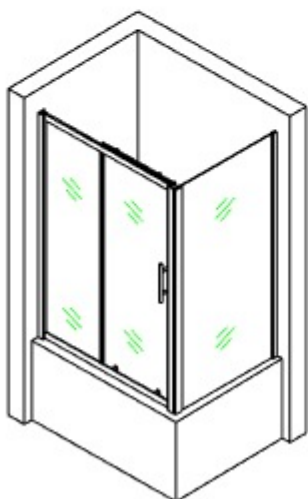

# INSTALLATION MANUAL

Eastbrook Code	Adjustment	Eastbrook Code	Adjustment
69.0034	1670-1690	69.0035	1770-1790
69.0036	670-690	69.0037	720-740
69.0038	770-790		

This product should only be fixed by a fully qualified installer

<b>S01</b> <b>S16</b>  x2	<b>S02</b>  x1	<b>S03</b>  x1	<b>S04</b>  x17	<b>S05</b>  x1	<b>S06</b>  x2	<b>S07</b>  x1
<b>S08</b>  x2	<b>S10</b> <b>S11</b>  x2	<b>S13</b>  x2	<b>S14</b>  x1	<b>S15</b>  x1	<b>S17</b>  x1	<b>S18</b>  x13
<b>S19</b>  x8	<b>S20</b>  x12	<b>S21</b>  x2	<b>S23</b>  x1	<b>S24</b>  x4		