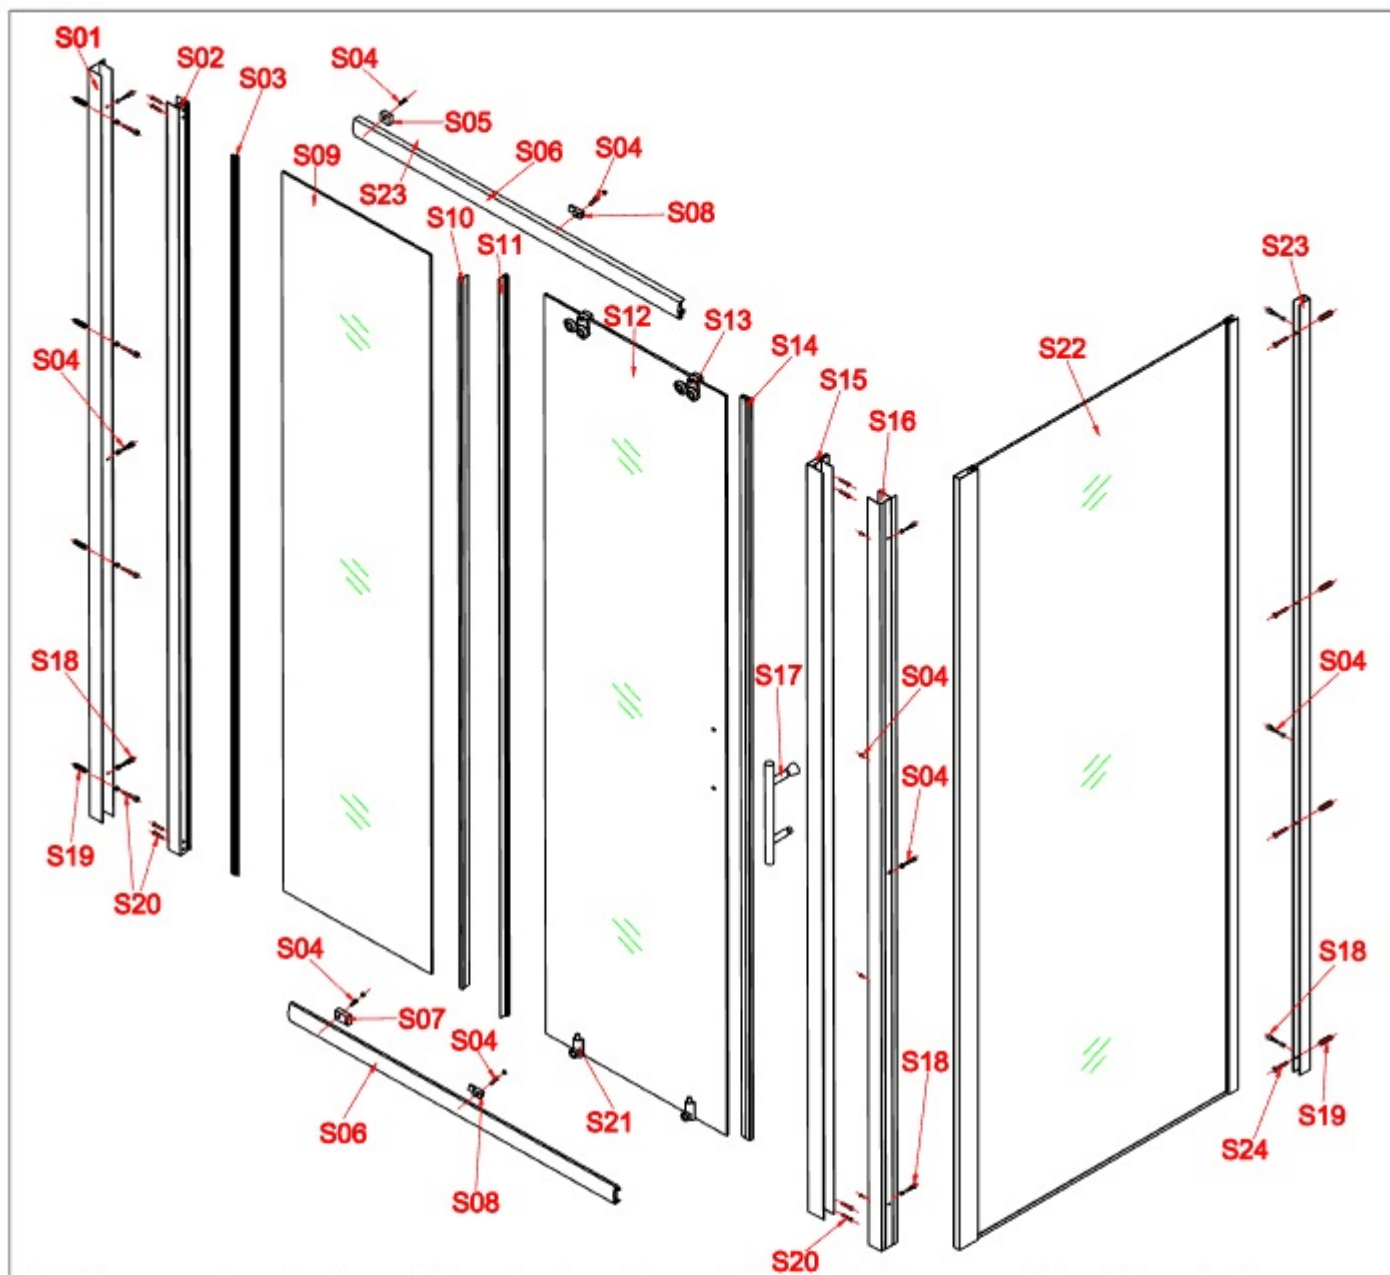

# INSTALLATION MANUAL

Eastbrook Code	Adjustment	Eastbrook Code	Adjustment
69.0034	1670-1690	69.0035	1770-1790
69.0036	670-690	69.0037	720-740
69.0038	770-790		

This product should only be fixed by a fully qualified installer

<b>S01</b> <b>S16</b>  x2	<b>S02</b>  x1	<b>S03</b>  x1	<b>S04</b>  x17	<b>S05</b>  x1	<b>S06</b>  x2	<b>S07</b>  x1
<b>S08</b>  x2	<b>S10</b> <b>S11</b>  x2	<b>S13</b>  x2	<b>S14</b>  x1	<b>S15</b>  x1	<b>S17</b>  x1	<b>S18</b>  x13
<b>S19</b>  x8	<b>S20</b>  x12	<b>S21</b>  x2	<b>S23</b>  x1	<b>S24</b>  x4		