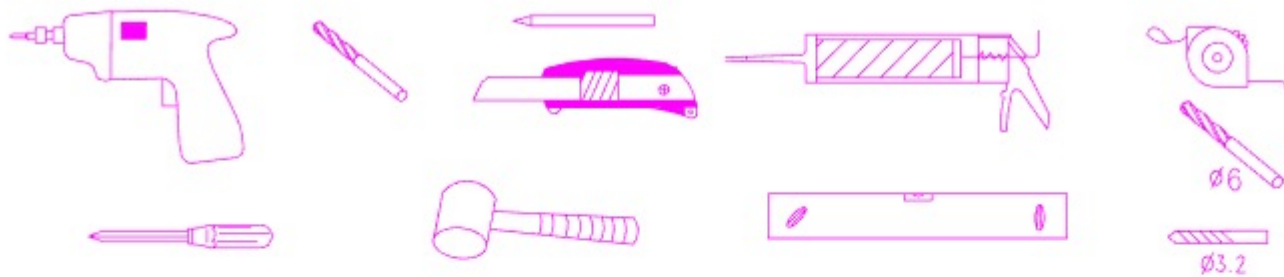

# INSTALLATION MANUAL

Eastbrook Code	Adjustment	Eastbrook Code	Adjustment
69.0034	1670-1690	69.0035	1770-1790
69.0036	670-690	69.0037	720-740
69.0038	770-790		

This product should only be fixed by a fully qualified installer

<b>S01</b> <b>S16</b>  x2	<b>S02</b>  x1	<b>S03</b>  x1	<b>S04</b>  x17	<b>S05</b>  x1	<b>S06</b>  x2	<b>S07</b>  x1
<b>S08</b>  x2	<b>S10</b> <b>S11</b>  x2	<b>S13</b>  x2	<b>S14</b>  x1	<b>S15</b>  x1	<b>S17</b>  x1	<b>S18</b>  x13
<b>S19</b>  x8	<b>S20</b>  x12	<b>S21</b>  x2	<b>S23</b>  x1	<b>S24</b>  x4		