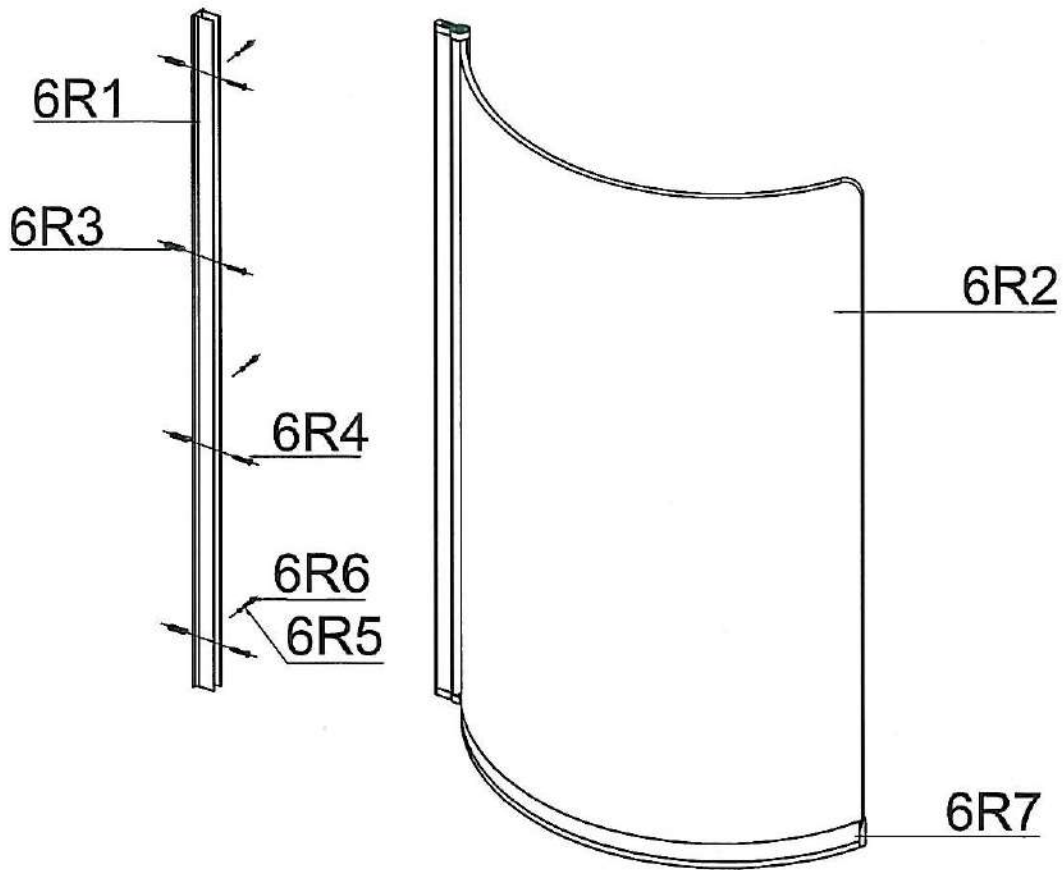

69.0139 C Shape Shower Screen 5mm

Eastbrook Road, Gloucester GL4 3DB
 Technical Helpline: 01452 317890
 email: technical@eastbrookco.com

6R3

4X

6R4

30
ST4

4X

6R5

10
ST4

3X

6R7

1X

6R6

3X

6R8

1X