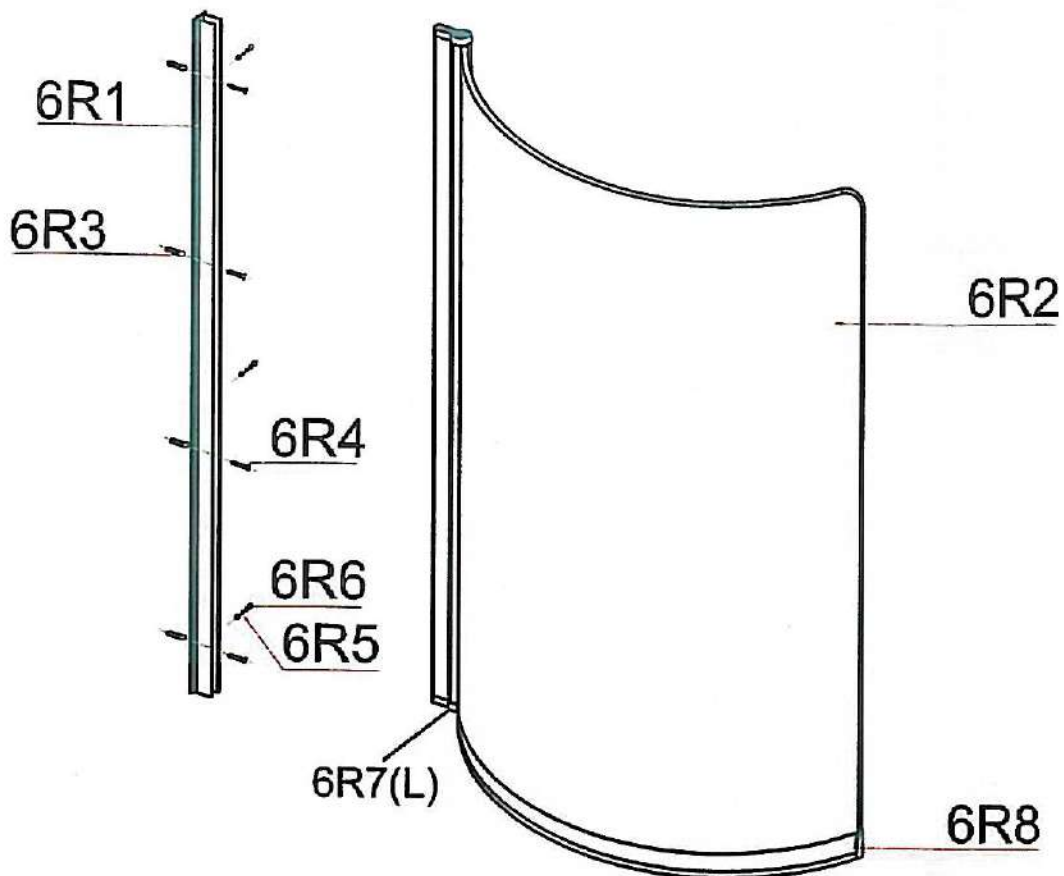

69.0140 C Shape Shower Screen 6mm Easy Clean

6R3

4X

6R4

4X

6R5

3X

6R8

1X

6R6

3X

6R7

1X

L**R****1****2****3****4**

5

6