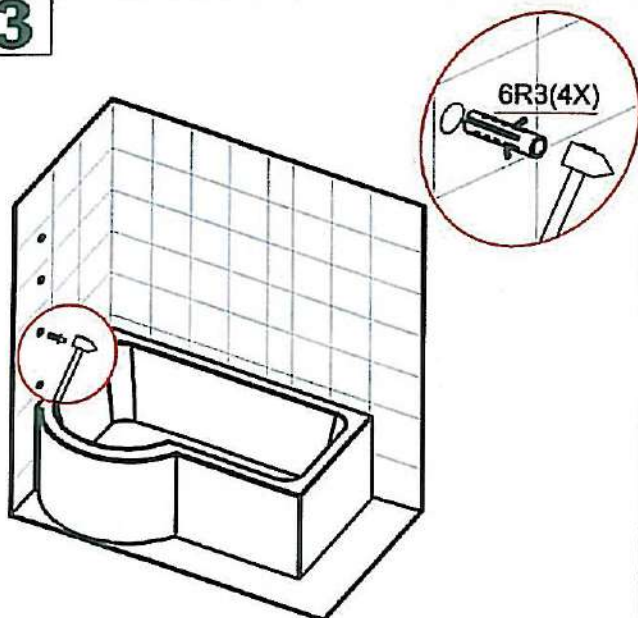

69.0140 C Shape Shower Screen 6mm Easy Clean

6R3

4X

6R4

4X

6R5

3X

6R8

1X

6R6

3X

6R7

1X

L**R****1****2****3****4**

5

6