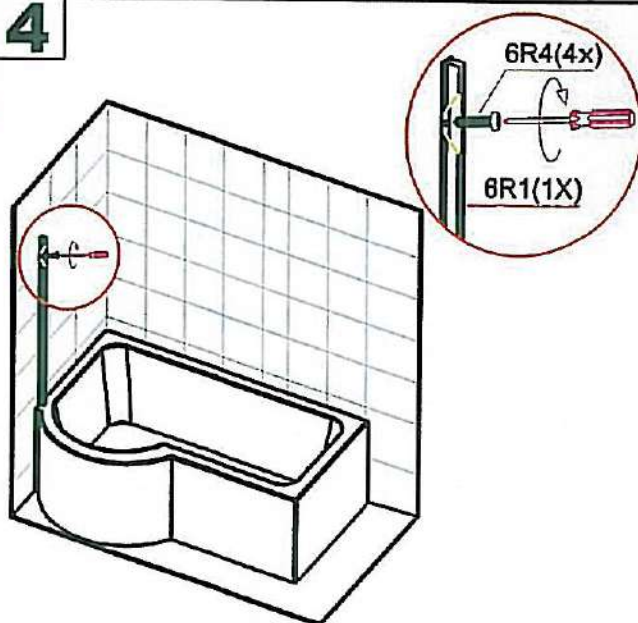

69.0140 C Shape Shower Screen 6mm Easy Clean

6R3

4X

6R4

4X

6R5

3X

6R8

1X

6R6

3X

6R7

1X

L**R****1****2****3****4**

5

6