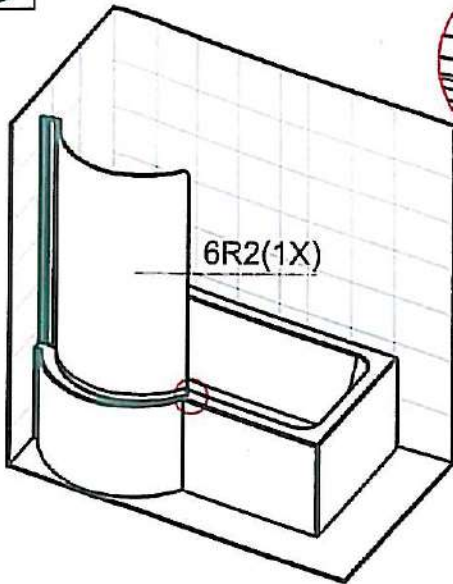

69.0140 C Shape Shower Screen 6mm Easy Clean

6R3

4X

6R4

4X

6R5

3X

6R8

1X

6R6

3X

6R7

1X

L**R****1****2****3****4**

5

6