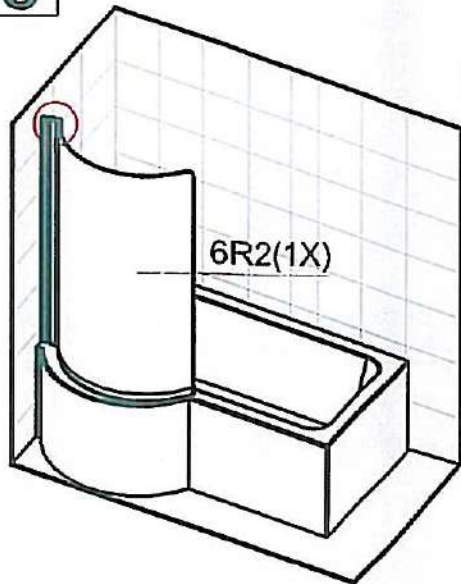

69.0140 C Shape Shower Screen 6mm Easy Clean

6R3

4X

6R4

4X

6R5

3X

6R8

1X

6R6

3X

6R7

1X

L**R****1****2****3****4**

5

6