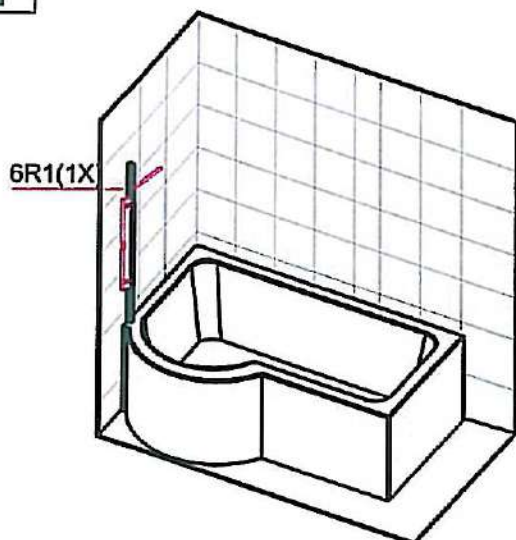

69.0140 C Shape Shower Screen 6mm Easy Clean

6R3

4X

6R4

4X

6R5

3X

6R8

1X

6R6

3X

6R7

1X

L**R****1****2****3****4**

5

6