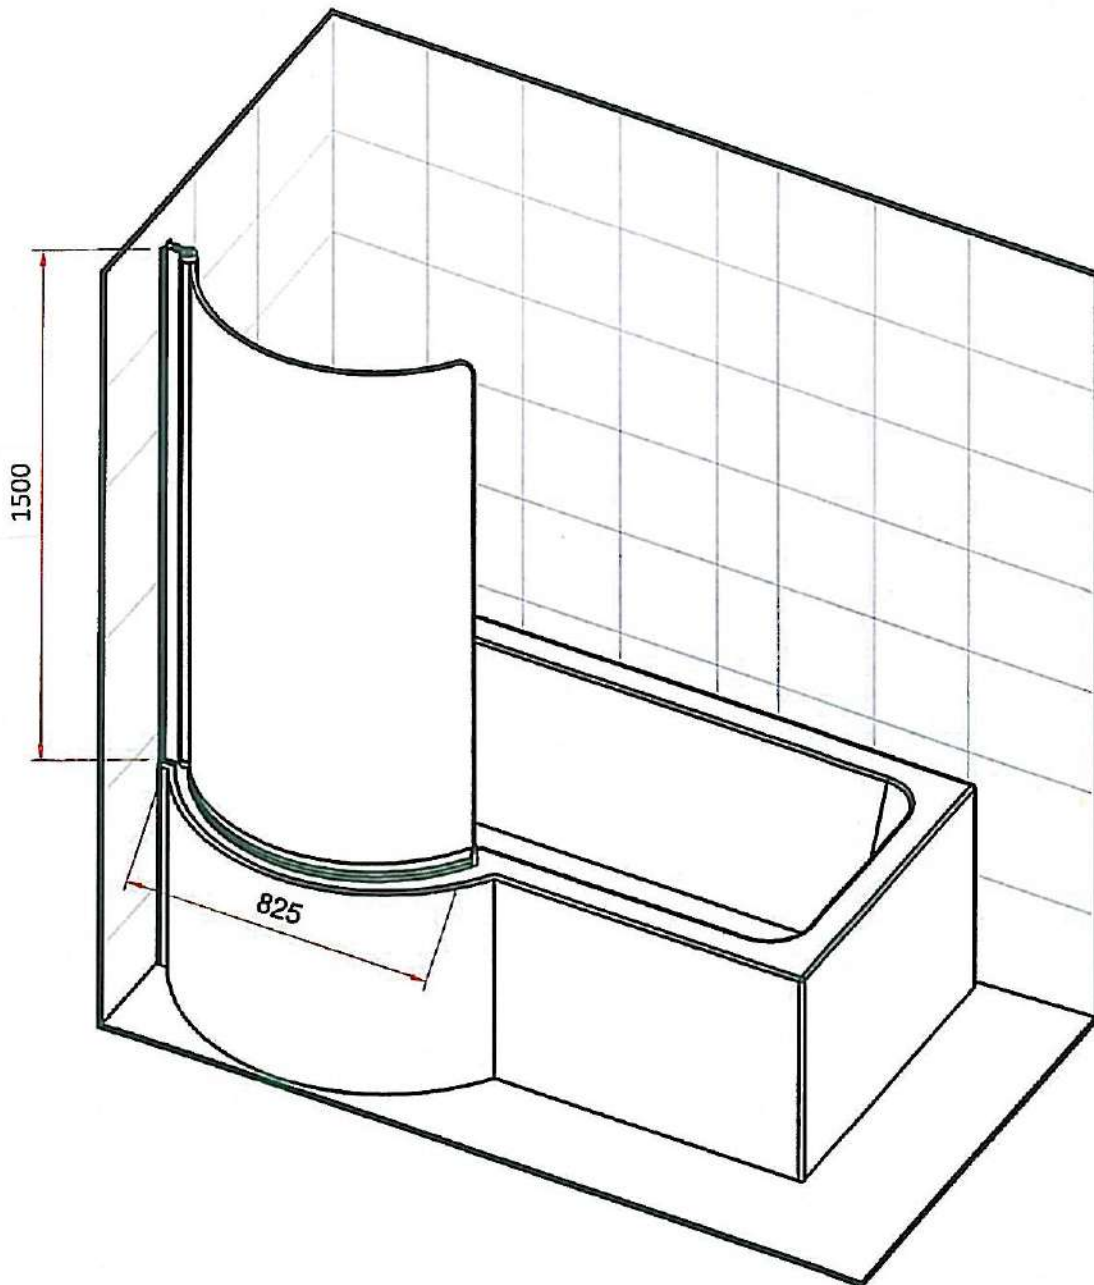

69.0140 C Shape Shower Screen 6mm Easy Clean

6R3

4X

6R4

4X

6R5

3X

6R8

1X

6R6

3X

6R7

1X

L**R****1****2****3****4**

5

6