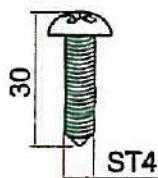

69.0140 C Shape Shower Screen 6mm Easy Clean

6R3

4X

6R4

4X

6R5

3X

6R8

1X

6R6

3X

6R7

1X

L**R****1****2****3****4**

5

6