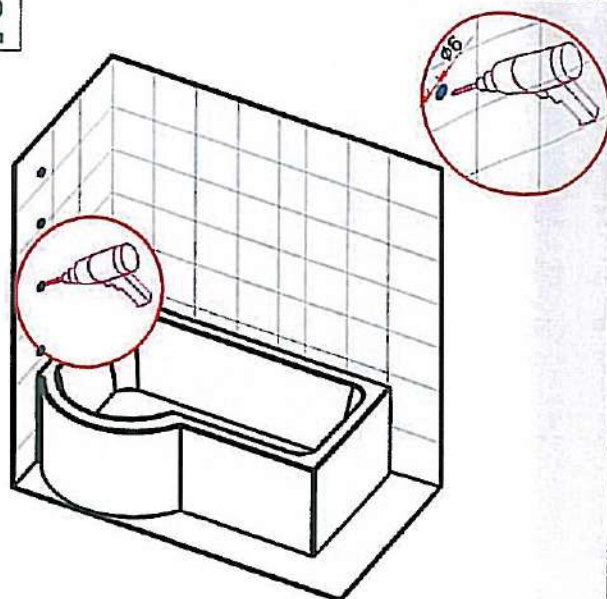

69.0140 C Shape Shower Screen 6mm Easy Clean

6R3

4X

6R4

4X

6R5

3X

6R8

1X

6R6

3X

6R7

1X

L**R****1****2****3****4**

5

6