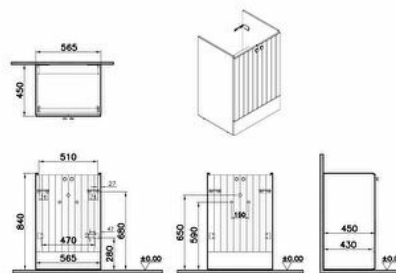

### Technical specifications

<b>Colour</b>	Matt white
<b>Height</b>	834
<b>Width</b>	564
<b>Depth</b>	449
<b>Designer</b>	VitrA Design Team
<b>Finish</b>	PVC
<b>Finish-Front</b>	PVC
<b>Front Colour</b>	Matt White

<b>Body Material</b>	MDF
<b>LED</b>	No
<b>Drainer</b>	Including
<b>Syphon Cut-Out</b>	No
<b>Assembly</b>	Suspended
<b>Packaged Product Sizes (WxDxH)</b>	614X499X884

<b>Front Material</b>	MDF
<b>Handle Material</b>	Zamak
<b>Material</b>	PVC
<b>Number of Doors</b>	2
<b>Soft close</b>	Yes
<b>Syphon</b>	Syphon Included
<b>Washbasin Type</b>	Compatible with vanity basin
<b>Body Colour</b>	Matte White

<b>Grip</b>	Root Round Handle
<b>Leg Option</b>	No
<b>Door Option</b>	2 Doors
<b>Guarantee</b>	2
<b>Marketing Measure (cm)</b>	60

### Technical specifications

**Colour:** Matt white **Height:** 834 **Width:** 564 **Depth:** 449 **Designer:** VitrA Design Team **Finish:** PVC **Finish-Front:** PVC **Front Colour:** Matt White **Front Material:** MDF **Handle Material:** Zamak **Material:** PVC **Number of Doors:** 2 **Soft close:** Yes **Syphon:** Syphon Included **Washbasin Type:** Compatible with vanity basin **Body Colour:** Matte White **Body Material:** MDF **LED:** No **Drainer:** Including **Syphon Cut-Out:** No **Assembly:** Suspended **Packaged Product Sizes (WxDxH):** 614X499X884 **Grip:** Root Round Handle **Leg Option:** No **Door Option:** 2 Doors **Guarantee:** 2 **Marketing Measure (cm):** 60