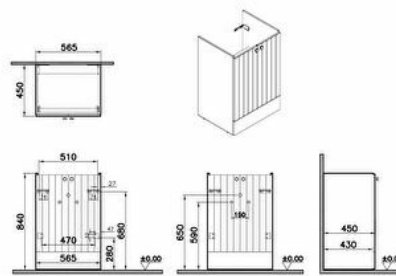

Collection: Root Groove

Technical specifications

Colour	Matte gray	Front Material	MDF
Height	834	Handle Material	Zamak
Width	564	Material	PVC
Depth	449	Number of Doors	2
Designer	VitrA Design Team	Soft close	Yes
Finish	PVC	Syphon	Syphon Included
Finish-Front	PVC	Washbasin Type	Compatible with vanity basin
Front Colour	Matte Grey	Body Colour	Matte Grey
Body Material	MDF	Grip	Root Round Handle
LED	No	Leg Option	No
Drainer	Including	Door Option	2 Doors
Syphon Cut-Out	No	Guarantee	2
Assembly	Suspended	Marketing Measure (cm)	60
Packaged Product Sizes (WxDxH)	614X499X884		

2A technical drawing

Technical specifications

Colour: Matte gray **Height:** 834 **Width:** 564 **Depth:** 449 **Designer:** VitrA Design Team **Finish:** PVC **Finish-Front:** PVC **Front Colour:** Matte Grey **Front Material:** MDF **Handle Material:** Zamak **Material:** PVC **Number of Doors:** 2 **Soft close:** Yes **Syphon:** Syphon Included **Washbasin Type:** Compatible with vanity basin **Body Colour:** Matte Grey **Body Material:** MDF **LED:** No **Drainer:** Including **Syphon Cut-Out:** No **Assembly:** Suspended **Packaged Product Sizes (WxDxH):** 614X499X884 **Grip:** Root Round Handle **Leg Option:** No **Door Option:** 2 Doors **Guarantee:** 2 **Marketing Measure (cm):** 60