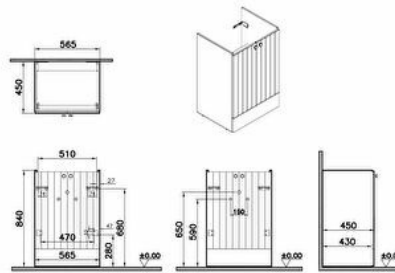

Collection: Root Groove

Technical specifications

Colour	Matte Fjord Green	Front Material	MDF
Height	834	Handle Material	Zamak
Width	564	Material	PVC
Depth	449	Number of Doors	2
Designer	VitrA Design Team	Soft close	Yes
Finish	PVC	Syphon	Syphon Included
Finish-Front	PVC	Washbasin Type	Compatible with vanity basin
Front Colour	Matt fjord green	Body Colour	Matt fjord green
Body Material	MDF	Grip	Root Round Handle
LED	No	Leg Option	No
Drainer	Including	Door Option	2 Doors
Syphon Cut-Out	No	Guarantee	2
Assembly	Suspended	Marketing Measure (cm)	60
Packaged Product Sizes (WxDxH)	614X499X884		

2A technical drawing

**Technical specifications**

Colour: Matte Fiyord Green **Height:** 834 **Width:** 564 **Depth:** 449 **Designer:** VitrA Design Team **Finish:** PVC **Finish-Front:** PVC **Front Colour:** Matt fijord green **Front Material:** MDF **Handle Material:** Zamak **Material:** PVC **Number of Doors:** 2 **Soft close:** Yes **Syphon:** Syphon Included **Washbasin Type:** Compatible with vanity basin **Body Colour:** Matt fijord green **Body Material:** MDF **LED:** No **Drainer:** Including **Syphon Cut-Out:** No **Assembly:** Suspended **Packaged Product Sizes (WxDxH):** 614X499X884 **Grip:** Root Round Handle **Leg Option:** No **Door Option:** 2 Doors **Guarantee:** 2 **Marketing Measure (cm):** 60