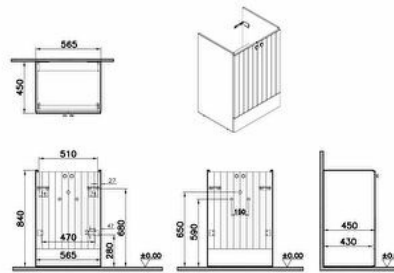

Collection: Root Groove

Technical specifications

Colour	Matt Dark Blue
Height	834
Width	564
Depth	449
Designer	VitrA Design Team
Finish	PVC
Finish-Front	PVC
Front Colour	Matt dark blue

Body Material	MDF
LED	No
Drainer	Including
Syphon Cut-Out	No
Assembly	Suspended
Packaged Product Sizes (WxDxH)	614X499X884

Front Material	MDF
Handle Material	Zamak
Material	PVC
Number of Doors	2
Soft close	Yes
Syphon	Syphon Included
Washbasin Type	Compatible with vanity basin
Body Colour	Matt dark blue

Grip	Root Round Handle
Leg Option	No
Door Option	2 Doors
Guarantee	2
Marketing Measure (cm)	60

2A technical drawing

**Technical specifications**

Colour: Matt Dark Blue **Height:** 834 **Width:** 564 **Depth:** 449 **Designer:** VitrA Design Team **Finish:** PVC **Finish-Front:** PVC **Front Colour:** Matt dark blue **Front Material:** MDF **Handle Material:** Zamak **Material:** PVC **Number of Doors:** 2 **Soft close:** Yes **Syphon:** Syphon Included **Washbasin Type:** Compatible with vanity basin **Body Colour:** Matt dark blue **Body Material:** MDF **LED:** No **Drainer:** Including **Syphon Cut-Out:** No **Assembly:** Suspended **Packaged Product Sizes (WxDxH):** 614X499X884 **Grip:** Root Round Handle **Leg Option:** No **Door Option:** 2 Doors **Guarantee:** 2 **Marketing Measure (cm):** 60