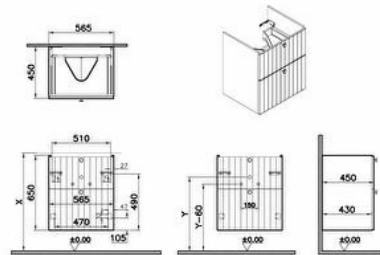

Collection: Root Groove

Technical specifications

Colour	Matt white	Front Material	MDF
Height	650	Full Extension	Yes
Width	564	Handle Material	Zamak
Depth	450	Hinge Type	Soft Closing
Designer	VitrA Design Team	Material	PVC
Finish	PVC	Soft close	Yes
Finish-Front	PVC	Syphon	Syphon Included
Front Colour	Matt White	Washbasin Type	Compatible with vanity basin
Body Colour	Matte White	Assembly	Suspended
Body Material	MDF	Number of Doors	2
Drawer option	2 Drawers	Packaged Product Sizes (WxDxH)	614X503X700
LED	No	Grip	Root Round Handle
Drainer	Including	Leg Option	No
Syphon Cut-Out	Yes	Guarantee	2
		Marketing Measure (cm)	60

2A technical drawing

Technical specifications

Colour: Matt white **Height:** 650 **Width:** 564 **Depth:** 450 **Designer:** VitrA Design Team **Finish:** PVC **Finish-Front:** PVC **Front Colour:** Matt White **Front Material:** MDF **Full Extension:** Yes **Handle Material:** Zamak **Hinge Type:** Soft Closing **Material:** PVC **Soft close:** Yes **Syphon:** Syphon Included **Washbasin Type:** Compatible with vanity basin **Body Colour:** Matte White **Body Material:** MDF **Drawer option:** 2 Drawers **LED:** No **Drainer:** Including **Syphon Cut-Out:** Yes **Assembly:** Suspended **Number of Doors:** 2 **Packaged Product Sizes (WxDxH):** 614X503X700 **Grip:** Root Round Handle **Leg Option:** No **Guarantee:** 2 **Marketing Measure (cm):** 60