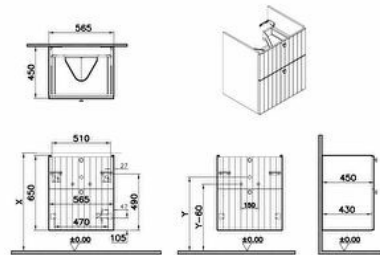

Collection: Root Groove

Technical specifications

Colour	Matte gray	Front Material	MDF
Height	650	Full Extension	Yes
Width	564	Handle Material	Zamak
Depth	450	Material	PVC
Designer	VitrA Design Team	Soft close	Yes
Finish	PVC	Syphon	Syphon Included
Finish-Front	PVC	Washbasin Type	Compatible with vanity basin
Front Colour	Matte Grey	Body Colour	Matte Grey
Body Material	MDF	Number of Doors	2
Drawer option	2 Drawers	Packaged Product	614X503X700
LED	No	Sizes (WxDxH)	
Drainer	Including	Grip	Root Round Handle
Syphon Cut-Out	Yes	Leg Option	No
Assembly	Suspended	Guarantee	2
		Marketing Measure (cm)	60

2A technical drawing

**Technical specifications**

Colour: Matte gray **Height:** 650 **Width:** 564 **Depth:** 450 **Designer:** VitrA Design Team **Finish:** PVC **Finish-Front:** PVC **Front Colour:** Matte Grey **Front Material:** MDF **Full Extension:** Yes **Handle Material:** Zamak **Material:** PVC **Soft close:** Yes **Syphon:** Syphon Included **Washbasin Type:** Compatible with vanity basin **Body Colour:** Matte Grey **Body Material:** MDF **Drawer option:** 2 Drawers **LED:** No **Drainer:** Including **Syphon Cut-Out:** Yes **Assembly:** Suspended **Number of Doors:** 2 **Packaged Product Sizes (WxDxH):** 614X503X700 **Grip:** Root Round Handle **Leg Option:** No **Guarantee:** 2 **Marketing Measure (cm):** 60