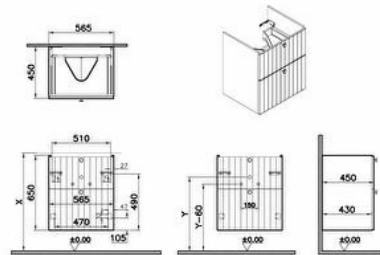

Collection: Root Groove

Technical specifications

Colour	Matte Fjord Green
Height	650
Width	564
Depth	450
Designer	VitrA Design Team
Finish	PVC
Finish-Front	PVC
Front Colour	Matt fjord green

Body Material	MDF
Drawer option	2 Drawers
LED	No
Drainer	Including
Syphon Cut-Out	Yes
Assembly	Suspended

Front Material	MDF
Full Extension	Yes
Handle Material	Zamak
Material	PVC
Soft close	Yes
Syphon	Syphon Included
Washbasin Type	Compatible with vanity basin
Body Colour	Matt fjord green

Number of Doors	2
Packaged Product	614X503X700
Sizes (WxDxH)	
Grip	Root Round Handle
Leg Option	No
Guarantee	2
Marketing Measure (cm)	60

2A technical drawing

Technical specifications

Colour: Matte Fiyord Green **Height:** 650 **Width:** 564 **Depth:** 450 **Designer:** VitrA Design Team **Finish:** PVC **Finish-Front:** PVC **Front Colour:** Matt fijord green **Front Material:** MDF **Full Extension:** Yes **Handle Material:** Zamak **Material:** PVC **Soft close:** Yes **Syphon:** Syphon Included **Washbasin Type:** Compatible with vanity basin **Body Colour:** Matt fijord green **Body Material:** MDF **Drawer option:** 2 Drawers **LED:** No **Drainer:** Including **Syphon Cut-Out:** Yes **Assembly:** Suspended **Number of Doors:** 2 **Packaged Product Sizes (WxDxH):** 614X503X700 **Grip:** Root Round Handle **Leg Option:** No **Guarantee:** 2 **Marketing Measure (cm):** 60