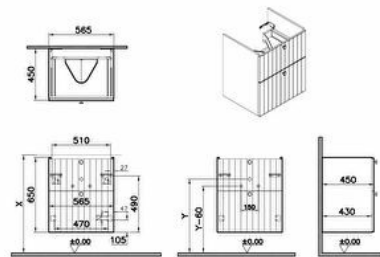

Collection: Root Groove

Technical specifications

| | |
|---------------------|-------------------|
| Colour | Matt Dark Blue |
| Height | 650 |
| Width | 564 |
| Depth | 450 |
| Designer | VitrA Design Team |
| Finish | PVC |
| Finish-Front | PVC |
| Front Colour | Matt dark blue |

| | |
|-------------------------------|-------------------|
| Number of Doors | 2 |
| Packaged Product | 614X503X700 |
| Sizes (WxDxH) | |
| Grip | Root Round Handle |
| Leg Option | No |
| Guarantee | 2 |
| Marketing Measure (cm) | 60 |

2A technical drawing

**Technical specifications**

Colour: Matt Dark Blue **Height:** 650 **Width:** 564 **Depth:** 450 **Designer:** VitrA Design Team **Finish:** PVC **Finish-Front:** PVC **Front Colour:** Matt dark blue **Front Material:** MDF **Full Extension:** Yes **Handle Material:** Zamak **Material:** PVC **Soft close:** Yes **Syphon:** Syphon Included **Washbasin Type:** Compatible with vanity basin **Body Colour:** Matt dark blue **Body Material:** MDF **Drawer option:** 2 Drawers **LED:** No **Drainer:** Including **Syphon Cut-Out:** Yes **Assembly:** Suspended **Number of Doors:** 2 **Packaged Product Sizes (WxDxH):** 614X503X700 **Grip:** Root Round Handle **Leg Option:** No **Guarantee:** 2 **Marketing Measure (cm):** 60