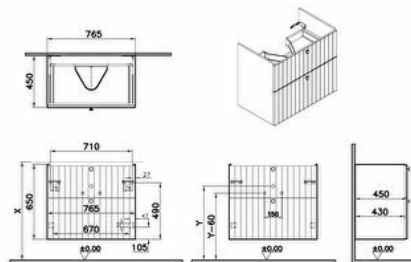

Collection: Root Groove

Technical specifications

Colour	Matt white
Height	650
Width	764
Depth	453
Designer	VitrA Design Team
Finish	PVC
Finish-Front	PVC
Front Colour	Matt White

Body Material	MDF
Drawer option	2 Drawers
LED	No
Drainer	Including
Syphon Cut-Out	Yes
Assembly	Suspended

Front Material	MDF
Full Extension	Yes
Handle Material	Zamak
Material	PVC
Soft close	Yes
Syphon	Syphon Included
Washbasin Type	Compatible with vanity basin
Body Colour	Matte White

Number of Doors	2
Packaged Product	814X503X700
Sizes (WxDxH)	
Grip	Root Round Handle
Leg Option	No
Guarantee	2
Marketing Measure (cm)	80

2A technical drawing

Technical specifications

Colour: Matt white **Height:** 650 **Width:** 764 **Depth:** 453 **Designer:** VitrA Design Team **Finish:** PVC **Finish-Front:** PVC **Front Colour:** Matt White **Front Material:** MDF **Full Extension:** Yes **Handle Material:** Zamak **Material:** PVC **Soft close:** Yes **Syphon:** Syphon Included **Washbasin Type:** Compatible with vanity basin **Body Colour:** Matte White **Body Material:** MDF **Drawer option:** 2 Drawers **LED:** No **Drainer:** Including **Syphon Cut-Out:** Yes **Assembly:** Suspended **Number of Doors:** 2 **Packaged Product Sizes (WxDxH):** 814X503X700 **Grip:** Root Round Handle **Leg Option:** No **Guarantee:** 2 **Marketing Measure (cm):** 80