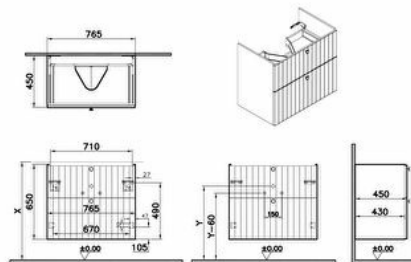

Collection: Root Groove

Technical specifications

| | |
|---------------------|-------------------|
| Colour | Matte gray |
| Height | 650 |
| Width | 764 |
| Depth | 453 |
| Designer | VitrA Design Team |
| Finish | PVC |
| Finish-Front | PVC |
| Front Colour | Matte Grey |

| | |
|-------------------------------|-------------------|
| Number of Doors | 2 |
| Packaged Product | 814X503X700 |
| Sizes (WxDxH) | |
| Grip | Root Round Handle |
| Leg Option | No |
| Guarantee | 2 |
| Marketing Measure (cm) | 80 |

2A technical drawing

**Technical specifications**

Colour: Matte gray **Height:** 650 **Width:** 764 **Depth:** 453 **Designer:** VitrA Design Team **Finish:** PVC **Finish-Front:** PVC **Front Colour:** Matte Grey **Front Material:** MDF **Full Extension:** Yes **Handle Material:** Zamak **Material:** PVC **Soft close:** Yes **Syphon:** Syphon Included **Washbasin Type:** Compatible with vanity basin **Body Colour:** Matte Grey **Body Material:** MDF **Drawer option:** 2 Drawers **LED:** No **Drainer:** Including **Syphon Cut-Out:** Yes **Assembly:** Suspended **Number of Doors:** 2 **Packaged Product Sizes (WxDxH):** 814X503X700 **Grip:** Root Round Handle **Leg Option:** No **Guarantee:** 2 **Marketing Measure (cm):** 80