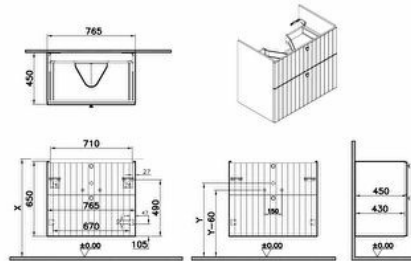

Collection: Root Groove

Technical specifications

Colour	Matte Fjord Green	Front Material	MDF
Height	650	Full Extension	Yes
Width	764	Handle Material	Zamak
Depth	453	Material	PVC
Designer	VitrA Design Team	Soft close	Yes
Finish	PVC	Syphon	Syphon Included
Finish-Front	PVC	Washbasin Type	Compatible with vanity basin
Front Colour	Matt fjord green	Body Colour	Matt fjord green
Body Material	MDF	Number of Doors	2
Drawer option	2 Drawers	Packaged Product	814X503X700
LED	No	Sizes (WxDxH)	
Drainer	Including	Grip	Root Round Handle
Syphon Cut-Out	Yes	Leg Option	No
Assembly	Suspended	Guarantee	2
		Marketing Measure (cm)	80

2A technical drawing

**Technical specifications**

Colour: Matte Fiyord Green **Height:** 650 **Width:** 764 **Depth:** 453 **Designer:** VitrA Design Team **Finish:** PVC **Finish-Front:** PVC **Front Colour:** Matt fijord green **Front Material:** MDF **Full Extension:** Yes **Handle Material:** Zamak **Material:** PVC **Soft close:** Yes **Syphon:** Syphon Included **Washbasin Type:** Compatible with vanity basin **Body Colour:** Matt fijord green **Body Material:** MDF **Drawer option:** 2 Drawers **LED:** No **Drainer:** Including **Syphon Cut-Out:** Yes **Assembly:** Suspended **Number of Doors:** 2 **Packaged Product Sizes (WxDxH):** 814X503X700 **Grip:** Root Round Handle **Leg Option:** No **Guarantee:** 2 **Marketing Measure (cm):** 80