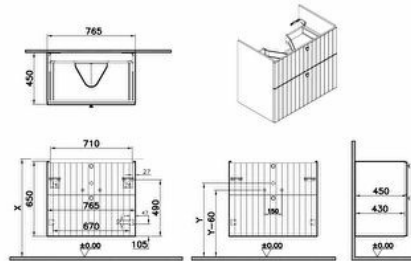

### Technical specifications

<b>Colour</b>	Matt Dark Blue
<b>Height</b>	650
<b>Width</b>	764
<b>Depth</b>	453
<b>Designer</b>	VitrA Design Team
<b>Finish</b>	PVC
<b>Finish-Front</b>	PVC
<b>Front Colour</b>	Matt dark blue

<b>Number of Doors</b>	2
<b>Packaged Product</b>	814X503X700
<b>Sizes (WxDxH)</b>	
<b>Grip</b>	Root Round Handle
<b>Leg Option</b>	No
<b>Guarantee</b>	2
<b>Marketing Measure (cm)</b>	80

## 2A technical drawing

**Technical specifications**

**Colour:** Matt Dark Blue **Height:** 650 **Width:** 764 **Depth:** 453 **Designer:** VitrA Design Team **Finish:** PVC **Finish-Front:** PVC **Front Colour:** Matt dark blue **Front Material:** MDF **Full Extension:** Yes **Handle Material:** Zamak **Material:** PVC **Soft close:** Yes **Syphon:** Syphon Included **Washbasin Type:** Compatible with vanity basin **Body Colour:** Matt dark blue **Body Material:** MDF **Drawer option:** 2 Drawers **LED:** No **Drainer:** Including **Syphon Cut-Out:** Yes **Assembly:** Suspended **Number of Doors:** 2 **Packaged Product Sizes (WxDxH):** 814X503X700 **Grip:** Root Round Handle **Leg Option:** No **Guarantee:** 2 **Marketing Measure (cm):** 80