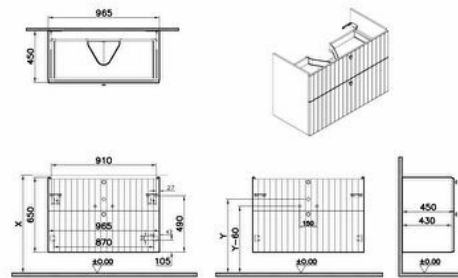

Collection: Root Groove

Technical specifications

Colour	Matt white	Front Material	MDF
Height	650	Full Extension	Yes
Width	964	Handle Material	Zamak
Depth	453	Material	PVC
Designer	VitrA Design Team	Soft close	Yes
Finish	PVC	Syphon	Syphon Included
Finish-Front	PVC	Washbasin Type	Compatible with vanity basin
Front Colour	Matt White	Body Colour	Matte White
Body Material	MDF	Number of Doors	2
Drawer option	2 Drawers	Packaged Product	1014X503X700
LED	No	Sizes (WxDxH)	
Drainer	Including	Grip	Root Round Handle
Syphon Cut-Out	Yes	Leg Option	No
Assembly	Suspended	Guarantee	2
		Marketing Measure (cm)	100

2A technical drawing

**Technical specifications**

Colour: Matt white **Height:** 650 **Width:** 964 **Depth:** 453 **Designer:** VitrA Design Team **Finish:** PVC **Finish-Front:** PVC **Front Colour:** Matt White **Front Material:** MDF **Full Extension:** Yes **Handle Material:** Zamak **Material:** PVC **Soft close:** Yes **Syphon:** Syphon Included **Washbasin Type:** Compatible with vanity basin **Body Colour:** Matte White **Body Material:** MDF **Drawer option:** 2 Drawers **LED:** No **Drainer:** Including **Syphon Cut-Out:** Yes **Assembly:** Suspended **Number of Doors:** 2 **Packaged Product Sizes (WxDxH):** 1014X503X700 **Grip:** Root Round Handle **Leg Option:** No **Guarantee:** 2 **Marketing Measure (cm):** 100