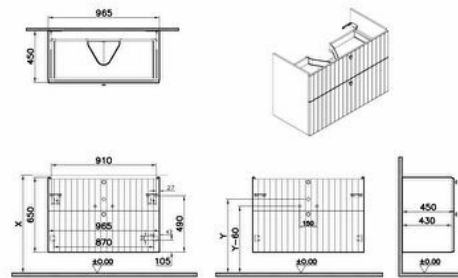

### Technical specifications

<b>Colour</b>	Matte gray	<b>Front Material</b>	MDF
<b>Height</b>	650	<b>Full Extension</b>	Yes
<b>Width</b>	964	<b>Handle Material</b>	Zamak
<b>Depth</b>	453	<b>Material</b>	PVC
<b>Designer</b>	VitrA Design Team	<b>Soft close</b>	Yes
<b>Finish</b>	PVC	<b>Syphon</b>	Syphon Included
<b>Finish-Front</b>	PVC	<b>Washbasin Type</b>	Compatible with vanity basin
<b>Front Colour</b>	Matte Grey	<b>Body Colour</b>	Matte Grey
<b>Body Material</b>	MDF	<b>Number of Doors</b>	2
<b>Drawer option</b>	2 Drawers	<b>Packaged Product</b>	1014X503X700
<b>LED</b>	No	<b>Sizes (WxDxH)</b>	
<b>Drainer</b>	Including	<b>Grip</b>	Root Round Handle
<b>Syphon Cut-Out</b>	Yes	<b>Leg Option</b>	No
<b>Assembly</b>	Suspended	<b>Guarantee</b>	2
		<b>Marketing Measure (cm)</b>	100

## 2A technical drawing

**Technical specifications**

**Colour:** Matte gray **Height:** 650 **Width:** 964 **Depth:** 453 **Designer:** VitrA Design Team **Finish:** PVC **Finish-Front:** PVC **Front Colour:** Matte Grey **Front Material:** MDF **Full Extension:** Yes **Handle Material:** Zamak **Material:** PVC **Soft close:** Yes **Syphon:** Syphon Included **Washbasin Type:** Compatible with vanity basin **Body Colour:** Matte Grey **Body Material:** MDF **Drawer option:** 2 Drawers **LED:** No **Drainer:** Including **Syphon Cut-Out:** Yes **Assembly:** Suspended **Number of Doors:** 2 **Packaged Product Sizes (WxDxH):** 1014X503X700 **Grip:** Root Round Handle **Leg Option:** No **Guarantee:** 2 **Marketing Measure (cm):** 100