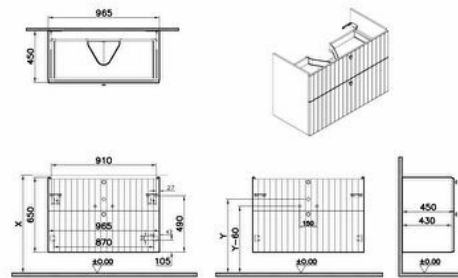

Collection: Root Groove

Technical specifications

Colour	Matte Fjord Green	Front Material	MDF
Height	650	Full Extension	Yes
Width	964	Handle Material	Zamak
Depth	453	Material	PVC
Designer	VitrA Design Team	Soft close	Yes
Finish	PVC	Syphon	Syphon Included
Finish-Front	PVC	Washbasin Type	Compatible with vanity basin
Front Colour	Matt fjord green	Body Colour	Matt fjord green
Body Material	MDF	Number of Doors	2
Drawer option	2 Drawers	Packaged Product	1014X503X700
LED	No	Sizes (WxDxH)	
Drainer	Including	Grip	Root Round Handle
Syphon Cut-Out	Yes	Leg Option	No
Assembly	Suspended	Guarantee	2
		Marketing Measure (cm)	100

2A technical drawing

**Technical specifications**

Colour: Matte Fiyord Green **Height:** 650 **Width:** 964 **Depth:** 453 **Designer:** VitrA Design Team **Finish:** PVC **Finish-Front:** PVC **Front Colour:** Matt fijord green **Front Material:** MDF **Full Extension:** Yes **Handle Material:** Zamak **Material:** PVC **Soft close:** Yes **Syphon:** Syphon Included **Washbasin Type:** Compatible with vanity basin **Body Colour:** Matt fijord green **Body Material:** MDF **Drawer option:** 2 Drawers **LED:** No **Drainer:** Including **Syphon Cut-Out:** Yes **Assembly:** Suspended **Number of Doors:** 2 **Packaged Product Sizes (WxDxH):** 1014X503X700 **Grip:** Root Round Handle **Leg Option:** No **Guarantee:** 2 **Marketing Measure (cm):** 100