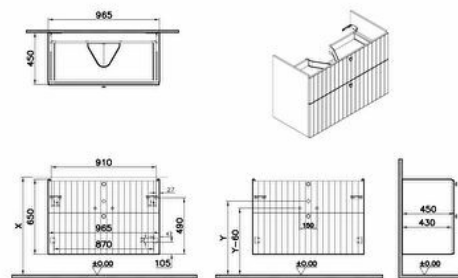

### Technical specifications

<b>Colour</b>	Matt Dark Blue	<b>Front Material</b>	MDF
<b>Height</b>	650	<b>Full Extension</b>	Yes
<b>Width</b>	964	<b>Handle Material</b>	Zamak
<b>Depth</b>	453	<b>Material</b>	PVC
<b>Designer</b>	VitrA Design Team	<b>Soft close</b>	Yes
<b>Finish</b>	PVC	<b>Syphon</b>	Syphon Included
<b>Finish-Front</b>	PVC	<b>Washbasin Type</b>	Compatible with vanity basin
<b>Front Colour</b>	Matt dark blue	<b>Body Colour</b>	Matt dark blue
<b>Body Material</b>	MDF	<b>Number of Doors</b>	2
<b>Drawer option</b>	2 Drawers	<b>Packaged Product</b>	1014X503X700
<b>LED</b>	No	<b>Sizes (WxDxH)</b>	
<b>Drainer</b>	Including	<b>Grip</b>	Root Round Handle
<b>Syphon Cut-Out</b>	Yes	<b>Leg Option</b>	No
<b>Assembly</b>	Suspended	<b>Guarantee</b>	2
		<b>Marketing Measure (cm)</b>	100

## 2A technical drawing

### Technical specifications

**Colour:** Matt Dark Blue **Height:** 650 **Width:** 964 **Depth:** 453 **Designer:** VitrA Design Team **Finish:** PVC **Finish-Front:** PVC **Front Colour:** Matt dark blue **Front Material:** MDF **Full Extension:** Yes **Handle Material:** Zamak **Material:** PVC **Soft close:** Yes **Syphon:** Syphon Included **Washbasin Type:** Compatible with vanity basin **Body Colour:** Matt dark blue **Body Material:** MDF **Drawer option:** 2 Drawers **LED:** No **Drainer:** Including **Syphon Cut-Out:** Yes **Assembly:** Suspended **Number of Doors:** 2 **Packaged Product Sizes (WxDxH):** 1014X503X700 **Grip:** Root Round Handle **Leg Option:** No **Guarantee:** 2 **Marketing Measure (cm):** 100