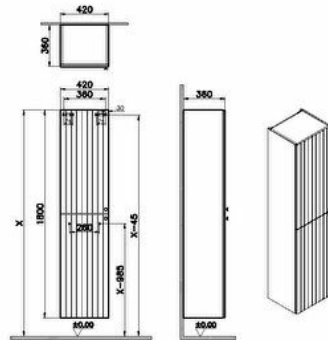

Collection: Root Groove

Technical specifications

Colour	Matte gray
Height	1800
Width	416
Depth	360
Designer	VitrA Design Team
Finish	PVC
Finish-Front	PVC
Front Colour	Matte Grey

Door Option	2 Doors
LED	No
Assembly	Suspended
Number of Doors	2
Packaged Product Sizes (WxDxH)	466X410X1850
Door Hinge Position	Left-Right

Front Material	MDF
Grip	Root Round Handle
Handle Material	Zamak
Leg Option	No
Material	PVC
Soft close	Yes
Body Colour	Matte Grey
Body Material	MDF

Cabinet Type	2 Doors
Guarantee	2
Hinge Type	Crossbar
Hinge Color	Metal
Drawer option	Two Doors
Shelf Type	Glass Shelf
Marketing Measure (cm)	40

2A technical drawing

Technical specifications

Colour: Matte gray **Height:** 1800 **Width:** 416 **Depth:** 360 **Designer:** VitrA Design Team **Finish:** PVC **Finish-Front:** PVC **Front Colour:** Matte Grey **Front Material:** MDF **Grip:** Root Round Handle **Handle Material:** Zamak **Leg Option:** No **Material:** PVC **Soft close:** Yes **Body Colour:** Matte Grey **Body Material:** MDF **Door Option:** 2 Doors **LED:** No **Assembly:** Suspended **Number of Doors:** 2 **Packaged Product Sizes (WxDxH):** 466X410X1850 **Door Hinge Position:** Left-Right **Cabinet Type:** 2 Doors **Guarantee:** 2 **Hinge Type:** Crossbar **Hinge Color:** Metal **Drawer option:** Two Doors **Shelf Type:** Glass Shelf **Marketing Measure (cm):** 40