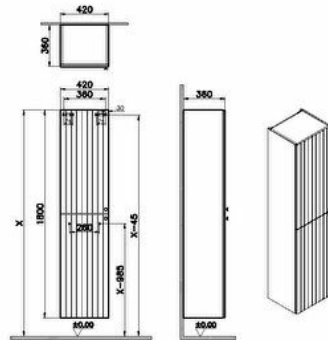

Collection: Root Groove

Technical specifications

Colour	Matte Fjord Green
Height	1800
Width	416
Depth	360
Designer	VitrA Design Team
Finish	PVC
Finish-Front	PVC
Front Material	MDF

LED	No
Assembly	Suspended
Front Colour	Matt fjord green
Packaged Product	
Sizes (WxDxH)	466X410X1850
Door Hinge Position	Left-Right
Grip	Root Round Handle
Leg Option	No

Handle Material	Zamak
Material	PVC
Number of Doors	2
Soft close	Yes
Body Colour	Matt fjord green
Body Material	MDF
Door Option	2 Doors

Cabinet Type	2 Doors
Guarantee	2
Hinge Type	Crossbar
Hinge Color	Metal
Drawer option	Two Doors
Shelf Type	Glass Shelf
Marketing Measure (cm)	40

2A technical drawing

Technical specifications

Colour: Matte Fjord Green **Height:** 1800 **Width:** 416 **Depth:** 360 **Designer:** VitrA Design Team **Finish:** PVC **Finish-Front:** PVC
Front Material: MDF **Handle Material:** Zamak **Material:** PVC **Number of Doors:** 2 **Soft close:** Yes **Body Colour:** Matt fjord green
Body Material: MDF **Door Option:** 2 Doors **LED:** No **Assembly:** Suspended **Front Colour:** Matt fjord green **Packaged Product**
Sizes (WxDxH): 466X410X1850 **Door Hinge Position:** Left-Right **Grip:** Root Round Handle **Leg Option:** No **Cabinet Type:** 2 Doors
Guarantee: 2 **Hinge Type:** Crossbar **Hinge Color:** Metal **Drawer option:** Two Doors **Shelf Type:** Glass Shelf **Marketing Measure**
(cm): 40