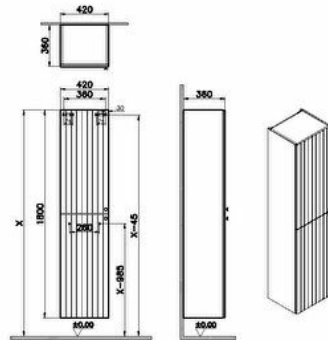

Collection: Root Groove

Technical specifications

Colour	Matt Dark Blue
Height	1800
Width	416
Depth	360
Designer	VitrA Design Team
Finish	PVC
Finish-Front	PVC
Front Colour	Matt dark blue

Body Material	MDF
Door Option	2 Doors
LED	No
Assembly	Suspended
Packaged Product Sizes (WxDxH)	466X410X1850
Door Hinge Position	Left-Right

Front Material	MDF
Grip	Root Round Handle
Handle Material	Zamak
Leg Option	No
Material	PVC
Number of Doors	2
Soft close	Yes
Body Colour	Matt dark blue

Cabinet Type	2 Doors
Guarantee	2
Hinge Type	Crossbar
Hinge Color	Metal
Drawer option	Two Doors
Shelf Type	Glass Shelf
Marketing Measure (cm)	40

2A technical drawing

Technical specifications

Colour: Matt Dark Blue **Height:** 1800 **Width:** 416 **Depth:** 360 **Designer:** VitrA Design Team **Finish:** PVC **Finish-Front:** PVC **Front Colour:** Matt dark blue **Front Material:** MDF **Grip:** Root Round Handle **Handle Material:** Zamak **Leg Option:** No **Material:** PVC **Number of Doors:** 2 **Soft close:** Yes **Body Colour:** Matt dark blue **Body Material:** MDF **Door Option:** 2 Doors **LED:** No **Assembly:** Suspended **Packaged Product Sizes (WxDxH):** 466X410X1850 **Door Hinge Position:** Left-Right **Cabinet Type:** 2 Doors **Guarantee:** 2 **Hinge Type:** Crossbar **Hinge Color:** Metal **Drawer option:** Two Doors **Shelf Type:** Glass Shelf **Marketing Measure (cm):** 40