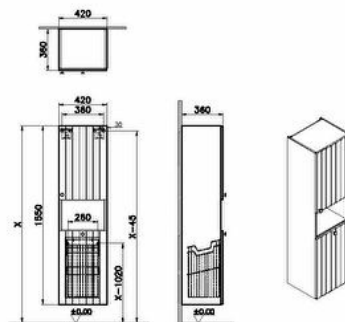

### Technical specifications

<b>Colour</b>	Matt white
<b>Height</b>	1550
<b>Width</b>	416
<b>Depth</b>	360
<b>Designer</b>	VitrA Design Team
<b>Door Hinge Position</b>	Right
<b>Finish</b>	PVC
<b>Finish-Front</b>	PVC

<b>Door Option</b>	2 Doors
<b>Hinge Color</b>	Metal
<b>LED</b>	No
<b>Assembly</b>	Suspended
<b>Front Colour</b>	Matt White
<b>Packaged Product Sizes (WxDxH)</b>	466X410X1600

<b>Front Material</b>	MDF
<b>Handle Material</b>	Zamak
<b>Material</b>	PVC
<b>Number of Doors</b>	2
<b>Soft close</b>	Yes
<b>Body Material</b>	MDF
<b>Cabinet Type</b>	With Laundry Basket

<b>Body Colour</b>	Matte White
<b>Grip</b>	Root Round Handle
<b>Leg Option</b>	No
<b>Guarantee</b>	2
<b>Hinge Type</b>	Crossbar
<b>Drawer option</b>	Two Doors
<b>Shelf Type</b>	Glass Shelf
<b>Marketing Measure (cm)</b>	40

## 2A technical drawing

**Technical specifications**

**Colour:** Matt white **Height:** 1550 **Width:** 416 **Depth:** 360 **Designer:** Vitra Design Team **Door Hinge Position:** Right **Finish:** PVC  
**Finish-Front:** PVC **Front Material:** MDF **Handle Material:** Zamak **Material:** PVC **Number of Doors:** 2 **Soft close:** Yes **Body Material:** MDF **Cabinet Type:** With Laundry Basket **Door Option:** 2 Doors **Hinge Color:** Metal **LED:** No **Assembly:** Suspended **Front Colour:** Matt White **Packaged Product Sizes (WxDxH):** 466X410X1600 **Body Colour:** Matte White **Grip:** Root Round Handle **Leg Option:** No **Guarantee:** 2 **Hinge Type:** Crossbar **Drawer option:** Two Doors **Shelf Type:** Glass Shelf **Marketing Measure (cm):** 40