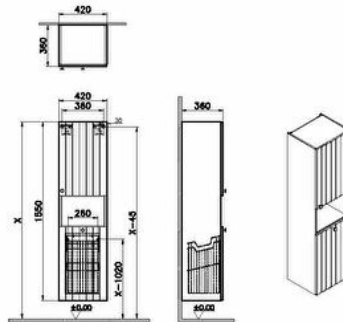

Collection: Root Groove

Technical specifications

Colour	Matte gray
Height	1550
Width	416
Depth	360
Designer	VitrA Design Team
Door Hinge Position	Right
Finish	PVC
Finish-Front	PVC

Door Option	2 Doors
LED	No
Assembly	Suspended
Front Colour	Matte Grey
Packaged Product Sizes (WxDxH)	466X410X1600

Front Material	MDF
Handle Material	Zamak
Material	PVC
Number of Doors	2
Soft close	Yes
Body Colour	Matte Grey
Body Material	MDF
Cabinet Type	With Laundry Basket

Grip	Root Round Handle
Leg Option	No
Guarantee	2
Hinge Type	Crossbar
Hinge Color	Metal
Drawer option	Two Doors
Shelf Type	Glass Shelf
Marketing Measure (cm)	40

2A technical drawing

Technical specifications

Colour: Matte gray **Height:** 1550 **Width:** 416 **Depth:** 360 **Designer:** VitrA Design Team **Door Hinge Position:** Right **Finish:** PVC
Finish-Front: PVC **Front Material:** MDF **Handle Material:** Zamak **Material:** PVC **Number of Doors:** 2 **Soft close:** Yes **Body Colour:**
 Matte Grey **Body Material:** MDF **Cabinet Type:** With Laundry Basket **Door Option:** 2 Doors **LED:** No **Assembly:** Suspended **Front**
Colour: Matte Grey **Packaged Product Sizes (WxDxH):** 466X410X1600 **Grip:** Root Round Handle **Leg Option:** No **Guarantee:** 2
Hinge Type: Crossbar **Hinge Color:** Metal **Drawer option:** Two Doors **Shelf Type:** Glass Shelf **Marketing Measure (cm):** 40