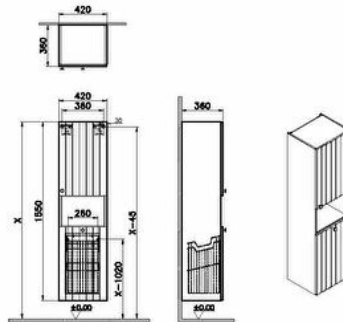

### Technical specifications

<b>Colour</b>	Matte Fjord Green
<b>Height</b>	1550
<b>Width</b>	416
<b>Depth</b>	360
<b>Designer</b>	VitrA Design Team
<b>Door Hinge Position</b>	Right
<b>Finish</b>	PVC
<b>Finish-Front</b>	PVC

<b>Door Option</b>	2 Doors
<b>LED</b>	No
<b>Assembly</b>	Suspended
<b>Front Colour</b>	Matt fjord green
<b>Packaged Product Sizes (WxDxH)</b>	466X410X1600

<b>Front Material</b>	MDF
<b>Handle Material</b>	Zamak
<b>Material</b>	PVC
<b>Number of Doors</b>	2
<b>Soft close</b>	Yes
<b>Body Colour</b>	Matt fjord green
<b>Body Material</b>	MDF
<b>Cabinet Type</b>	With Laundry Basket

<b>Grip</b>	Root Round Handle
<b>Leg Option</b>	No
<b>Guarantee</b>	2
<b>Hinge Type</b>	Crossbar
<b>Hinge Color</b>	Metal
<b>Drawer option</b>	Two Doors
<b>Shelf Type</b>	Glass Shelf
<b>Marketing Measure (cm)</b>	40

**2A technical drawing****Technical specifications**

**Colour:** Matte Fjord Green **Height:** 1550 **Width:** 416 **Depth:** 360 **Designer:** VitrA Design Team **Door Hinge Position:** Right **Finish:** PVC **Finish-Front:** PVC **Front Material:** MDF **Handle Material:** Zamak **Material:** PVC **Number of Doors:** 2 **Soft close:** Yes **Body Colour:** Matt fjord green **Body Material:** MDF **Cabinet Type:** With Laundry Basket **Door Option:** 2 Doors **LED:** No **Assembly:** Suspended **Front Colour:** Matt fjord green **Packaged Product Sizes (WxDxH):** 466X410X1600 **Grip:** Root Round Handle **Leg Option:** No **Guarantee:** 2 **Hinge Type:** Crossbar **Hinge Color:** Metal **Drawer option:** Two Doors **Shelf Type:** Glass Shelf **Marketing Measure (cm):** 40