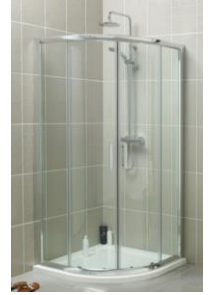

### 900 x 900 Koncept Quadrant Enclosure 6mm

- High quality design and build
- Eye catching modern design