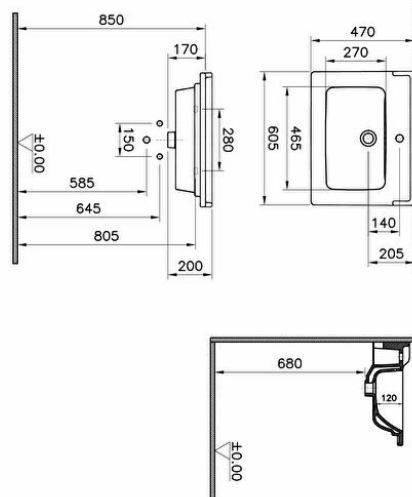

Collection: Integra Classic

Technical specifications

Colour	White
Height	200
Width	610
Depth	475
Designer	VitrA Design Team
Overflow Hole	With Overflow
Packaged Product Sizes (WxDxH)	625X230X510

Body Material	FFC- Fire Fine Clay
Overflow Hole Detail	With Overflow
Tap Hole Options	Single Tap Hole
Ceramic Sanitaryware	
Guarantee	10
Drainer	Not included
Syphon	Syphon Not Included
Marketing Measure (cm)	60 x 46

2A technical drawing

**Technical specifications**

Colour: White **Height:** 200 **Width:** 610 **Depth:** 475 **Designer:** VitrA Design Team **Overflow Hole:** With Overflow **Packaged Product Sizes (WxDxH):** 625X230X510 **Body Material:** FFC- Fire Fine Clay **Overflow Hole Detail:** With Overflow **Tap Hole Options Ceramic Sanitaryware:** Single Tap Hole **Guarantee:** 10 **Drainer:** Not included **Syphon:** Syphon Not Included **Marketing Measure (cm):** 60 x 46