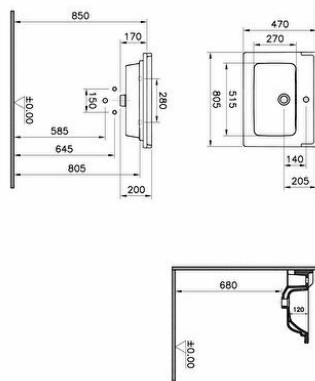

Collection: Integra Classic

Technical specifications

Colour	White
Height	200
Width	805
Depth	470
Designer	VitrA Design Team
Overflow Hole	With Overflow
Packaged Product Sizes (WxDxH)	825X205X535

Overflow Hole Detail	With Overflow
Tap Hole Options	Single Tap Hole
Ceramic Sanitaryware	
Guarantee	10
Drainer	Not included
Syphon	Syphon Not Included
Body Material	FFC- Fire Fine Clay
Marketing Measure (cm)	80 x 46

2A technical drawing

**Technical specifications**

Colour: White **Height:** 200 **Width:** 805 **Depth:** 470 **Designer:** VitrA Design Team **Overflow Hole:** With Overflow **Packaged Product Sizes (WxDxH):** 825X205X535 **Overflow Hole Detail:** With Overflow **Tap Hole Options Ceramic Sanitaryware:** Single Tap Hole **Guarantee:** 10 **Drainer:** Not included **Syphon:** Syphon Not Included **Body Material:** FFC- Fire Fine Clay **Marketing Measure (cm):** 80 x 46