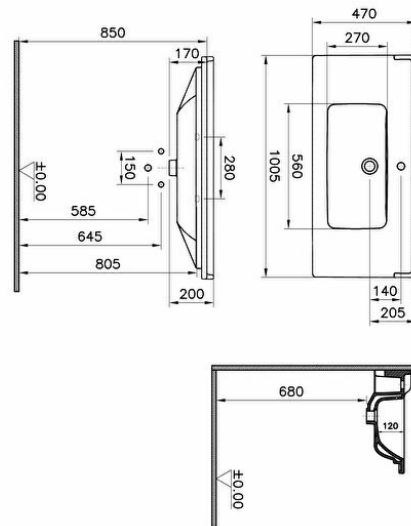

### Technical specifications

<b>Colour</b>	White
<b>Height</b>	200
<b>Width</b>	1005
<b>Depth</b>	470
<b>Designer</b>	VitrA Design Team
<b>Overflow Hole</b>	With Overflow
<b>Packaged Product Sizes (WxDxH)</b>	1025X205X530

<b>Body Material</b>	FFC- Fire Fine Clay
<b>Overflow Hole Detail</b>	With Overflow
<b>Tap Hole Options</b>	Single Tap Hole
<b>Ceramic Sanitaryware</b>	
<b>Guarantee</b>	10
<b>Drainer</b>	Not included
<b>Syphon</b>	Syphon Not Included
<b>Marketing Measure (cm)</b>	100 x 46

## 2A technical drawing

**Technical specifications**

**Colour:** White **Height:** 200 **Width:** 1005 **Depth:** 470 **Designer:** VitrA Design Team **Overflow Hole:** With Overflow **Packaged Product Sizes (WxDxH):** 1025X205X530 **Body Material:** FFC- Fire Fine Clay **Overflow Hole Detail:** With Overflow **Tap Hole Options Ceramic Sanitaryware:** Single Tap Hole **Guarantee:** 10 **Drainer:** Not included **Syphon:** Syphon Not Included **Marketing Measure (cm):** 100 x 46