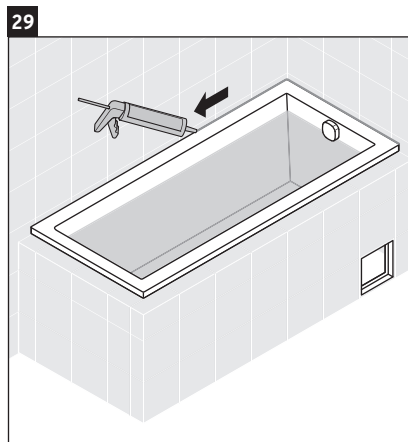

DURAVIT AG
P.O. Box 240
Werderstr. 36
78132 Hornberg
Germany
Phone +49 78 33 70 0
Fax +49 78 33 70 289
info@duravit.com
www.duravit.com