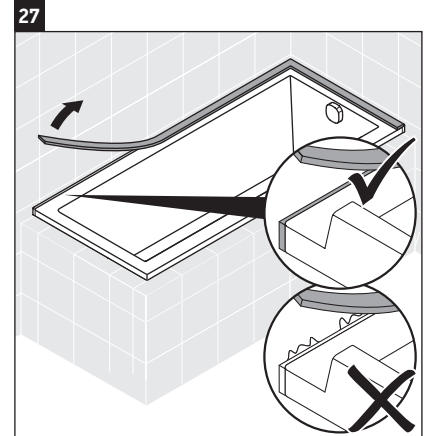

DURAVIT AG
P.O. Box 240
Werderstr. 36
78132 Hornberg
Germany
Phone +49 78 33 70 0
Fax +49 78 33 70 289
info@duravit.com
www.duravit.com