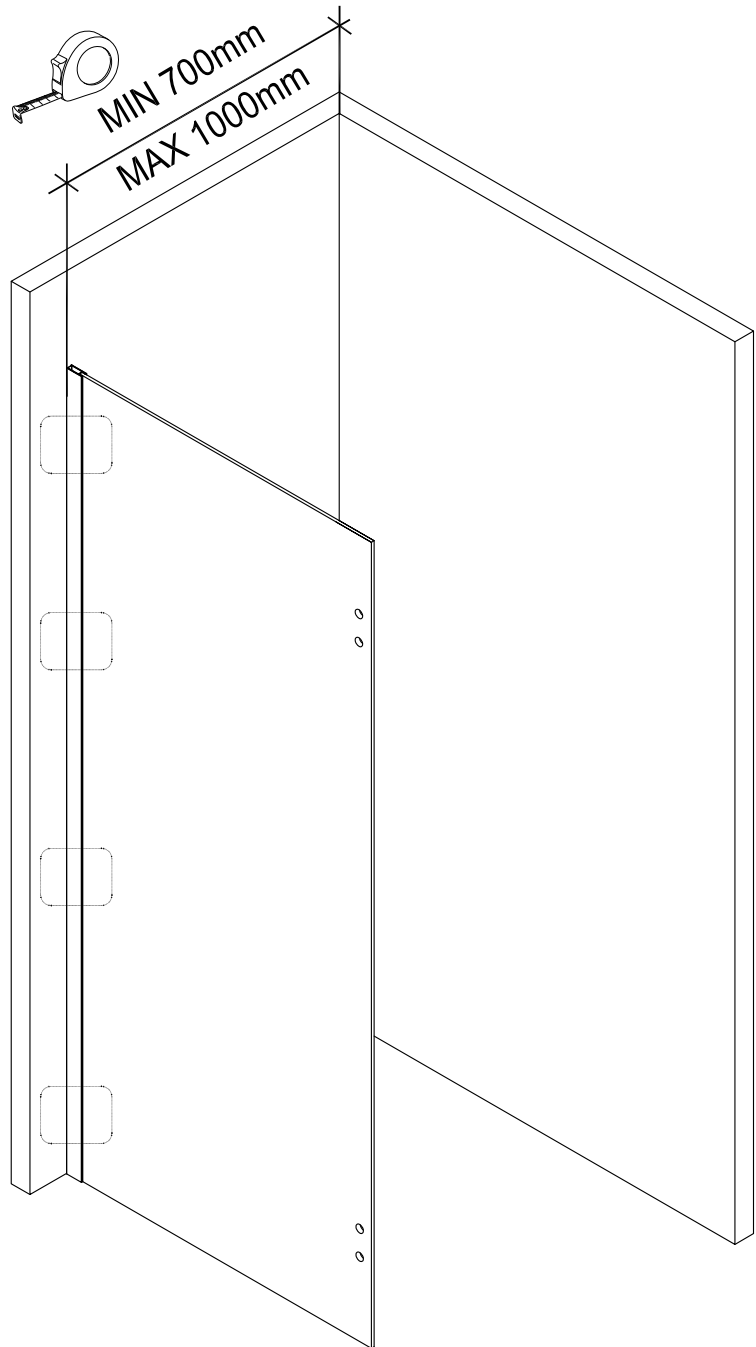

# WETROOM WITH FLIPPER

## ASSEMBLY GUIDE

Ø6mm

13

X2

Ø3mm