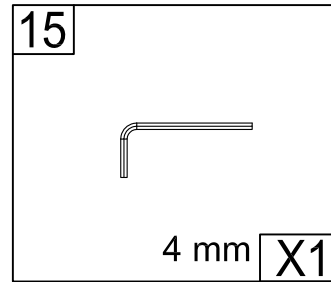

# WETROOM WITH FLIPPER

## ASSEMBLY GUIDE

Ø6mm

13

X2

Ø3mm