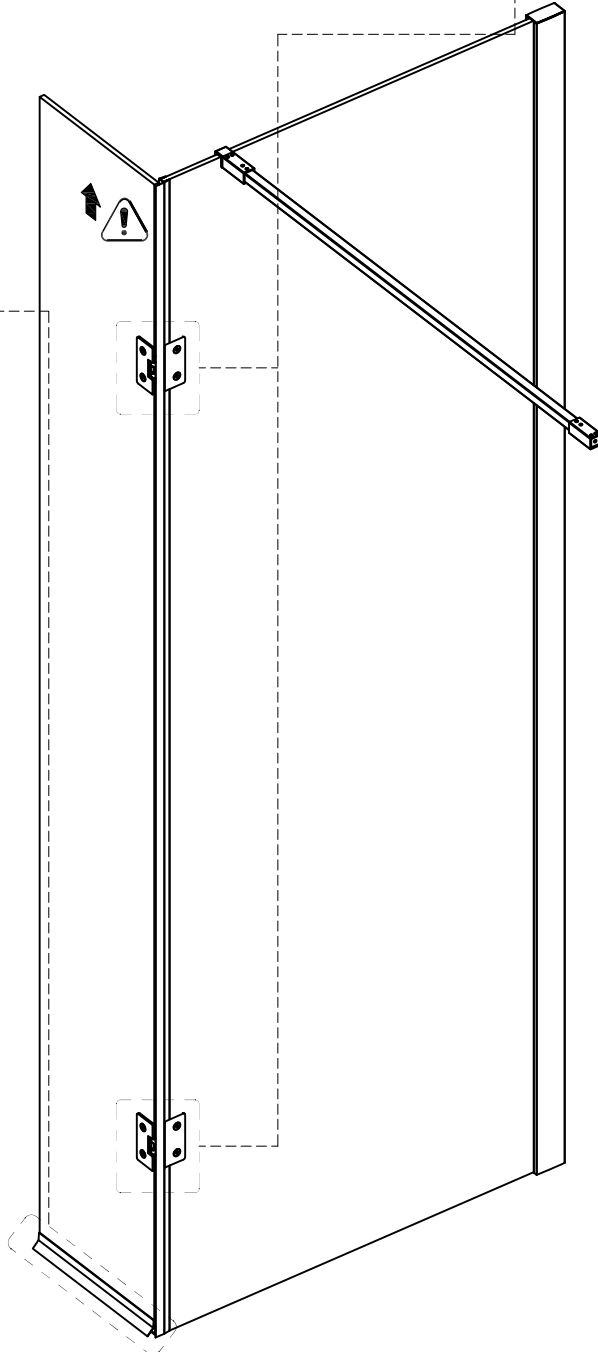

# WETROOM WITH FLIPPER

## ASSEMBLY GUIDE

Ø6mm

13

X2

Ø3mm