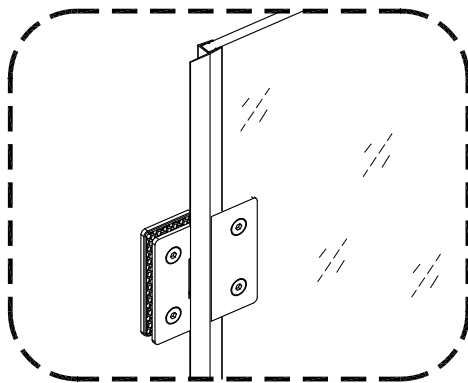

# WETROOM WITH FLIPPER

## ASSEMBLY GUIDE

Ø6mm

13

X2

Ø3mm