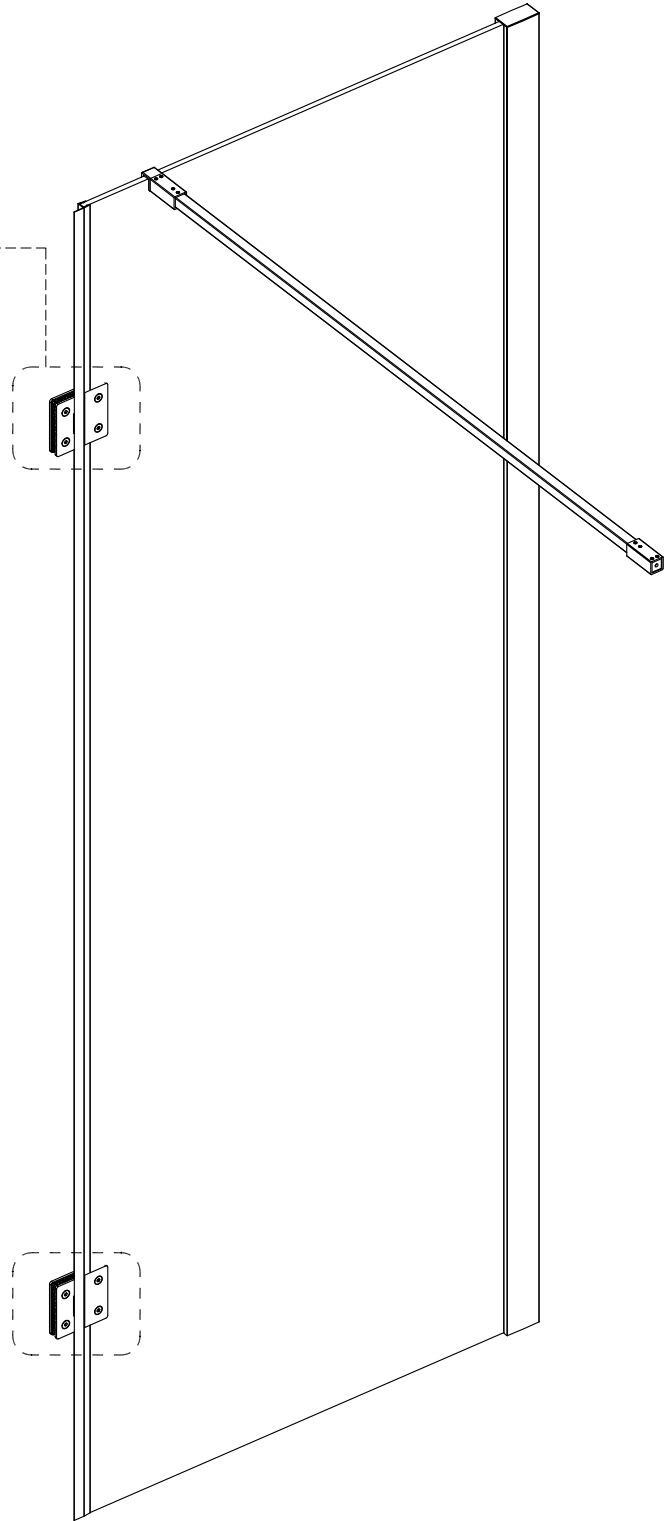

# WETROOM WITH FLIPPER

## ASSEMBLY GUIDE

Ø6mm

13

X2

Ø3mm