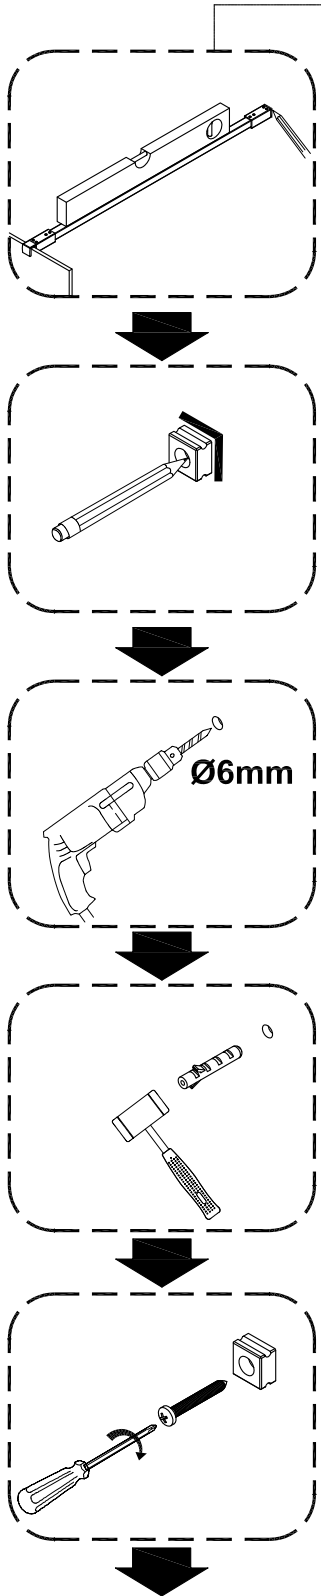

# WETROOM WITH FLIPPER

## ASSEMBLY GUIDE

Ø6mm

13

X2

Ø3mm