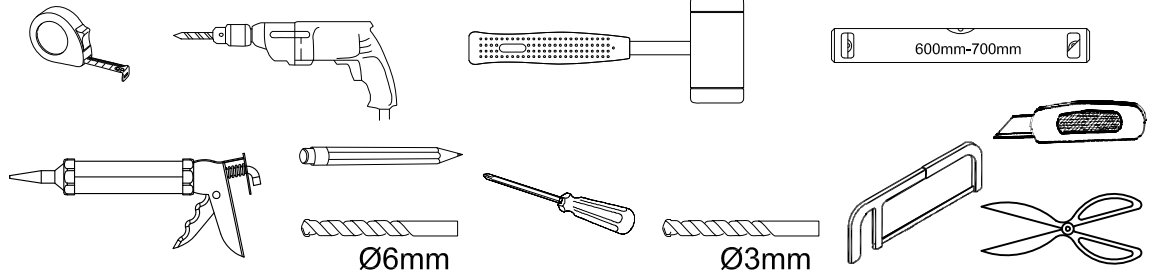

# WETROOM WITH FLIPPER

## ASSEMBLY GUIDE

Ø6mm

13

X2

Ø3mm