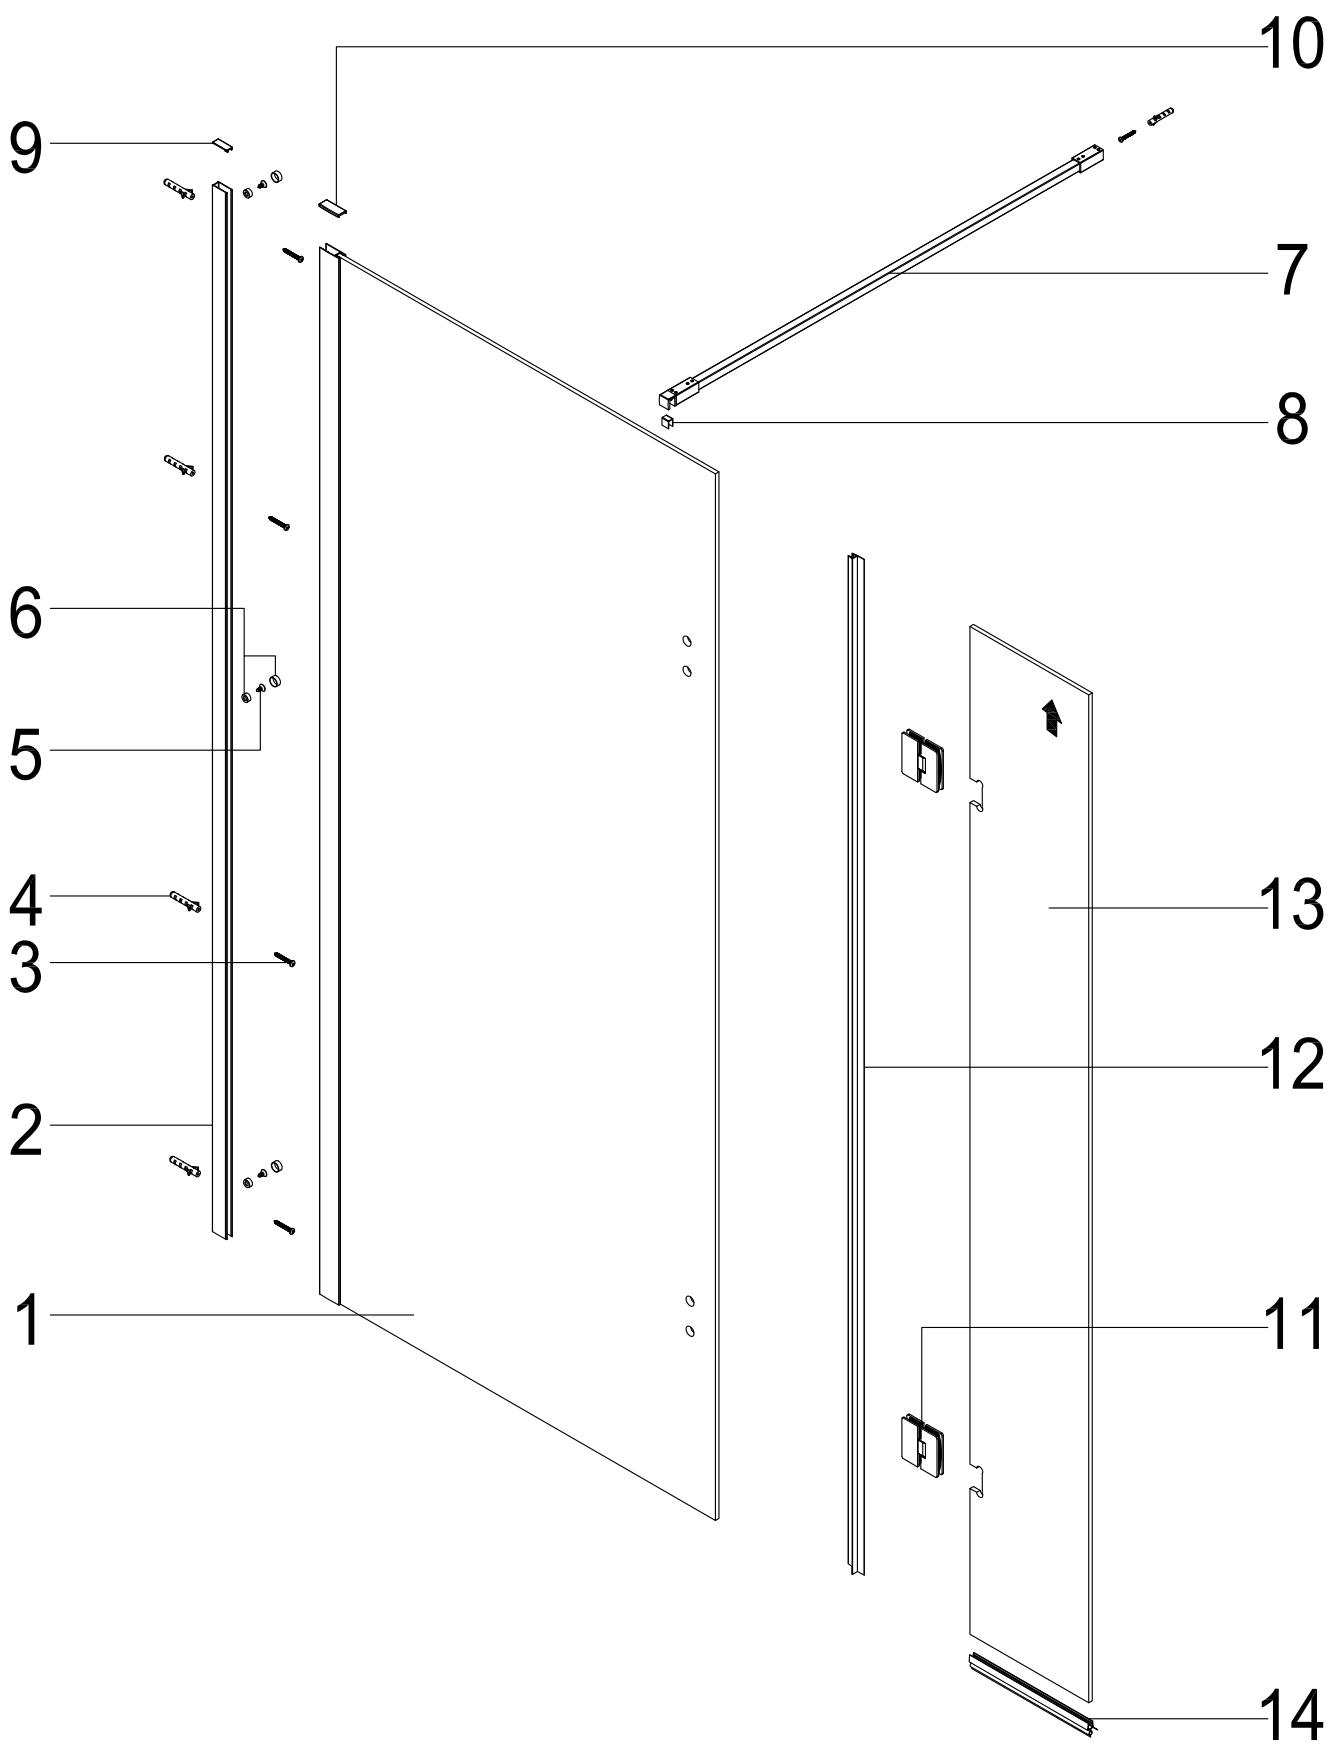

# WETROOM WITH FLIPPER

## ASSEMBLY GUIDE

Ø6mm

13

X2

Ø3mm