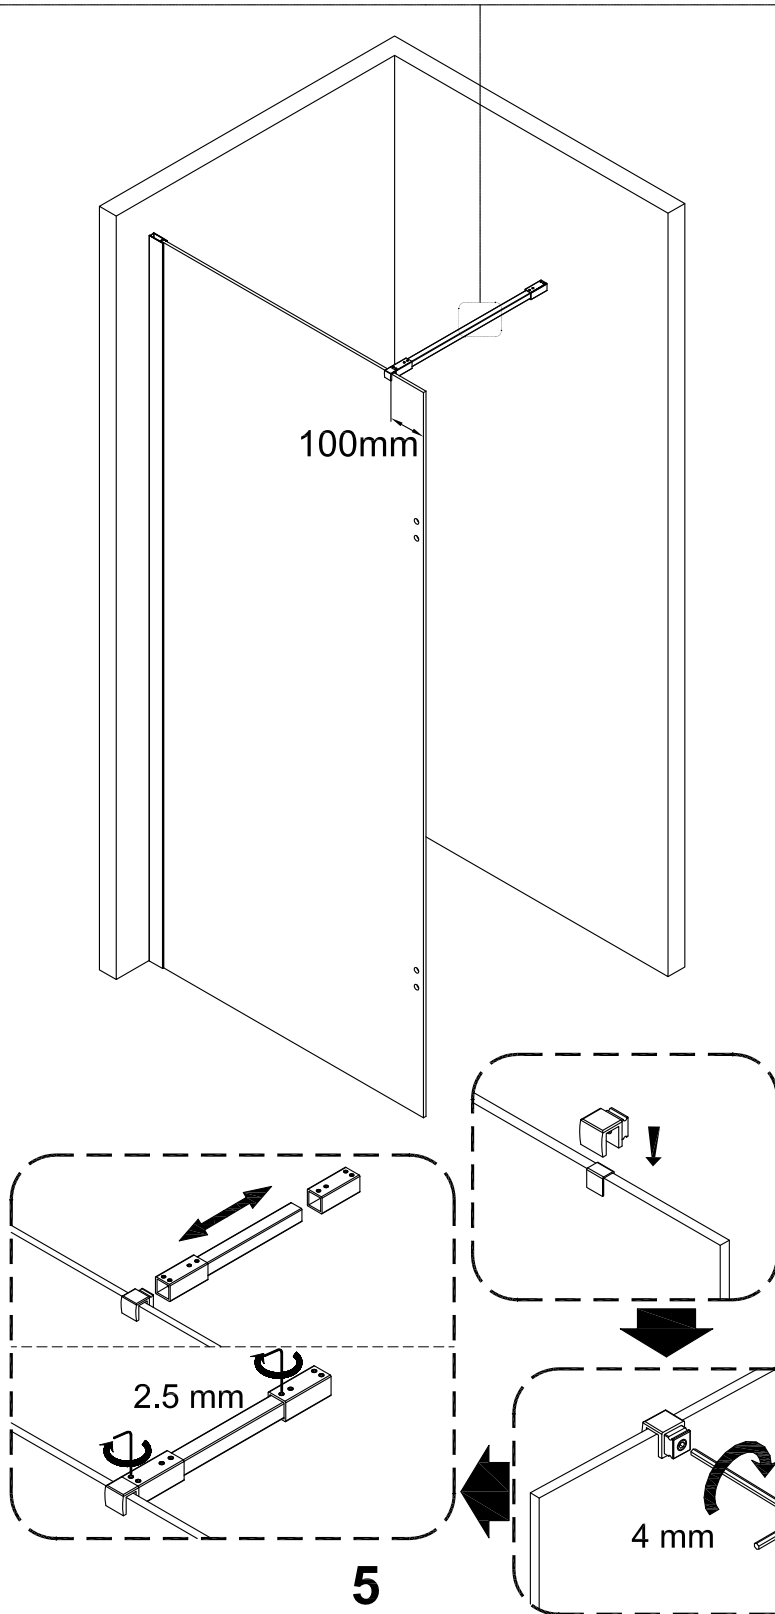

# WETROOM WITH FLIPPER

## ASSEMBLY GUIDE

Ø6mm

13

X2

Ø3mm