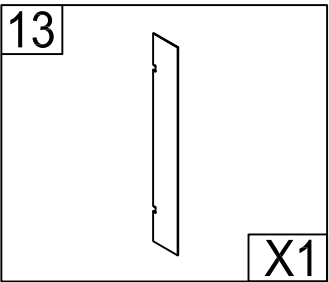

# WETROOM WITH FLIPPER

## ASSEMBLY GUIDE

Ø6mm

13

X2

Ø3mm