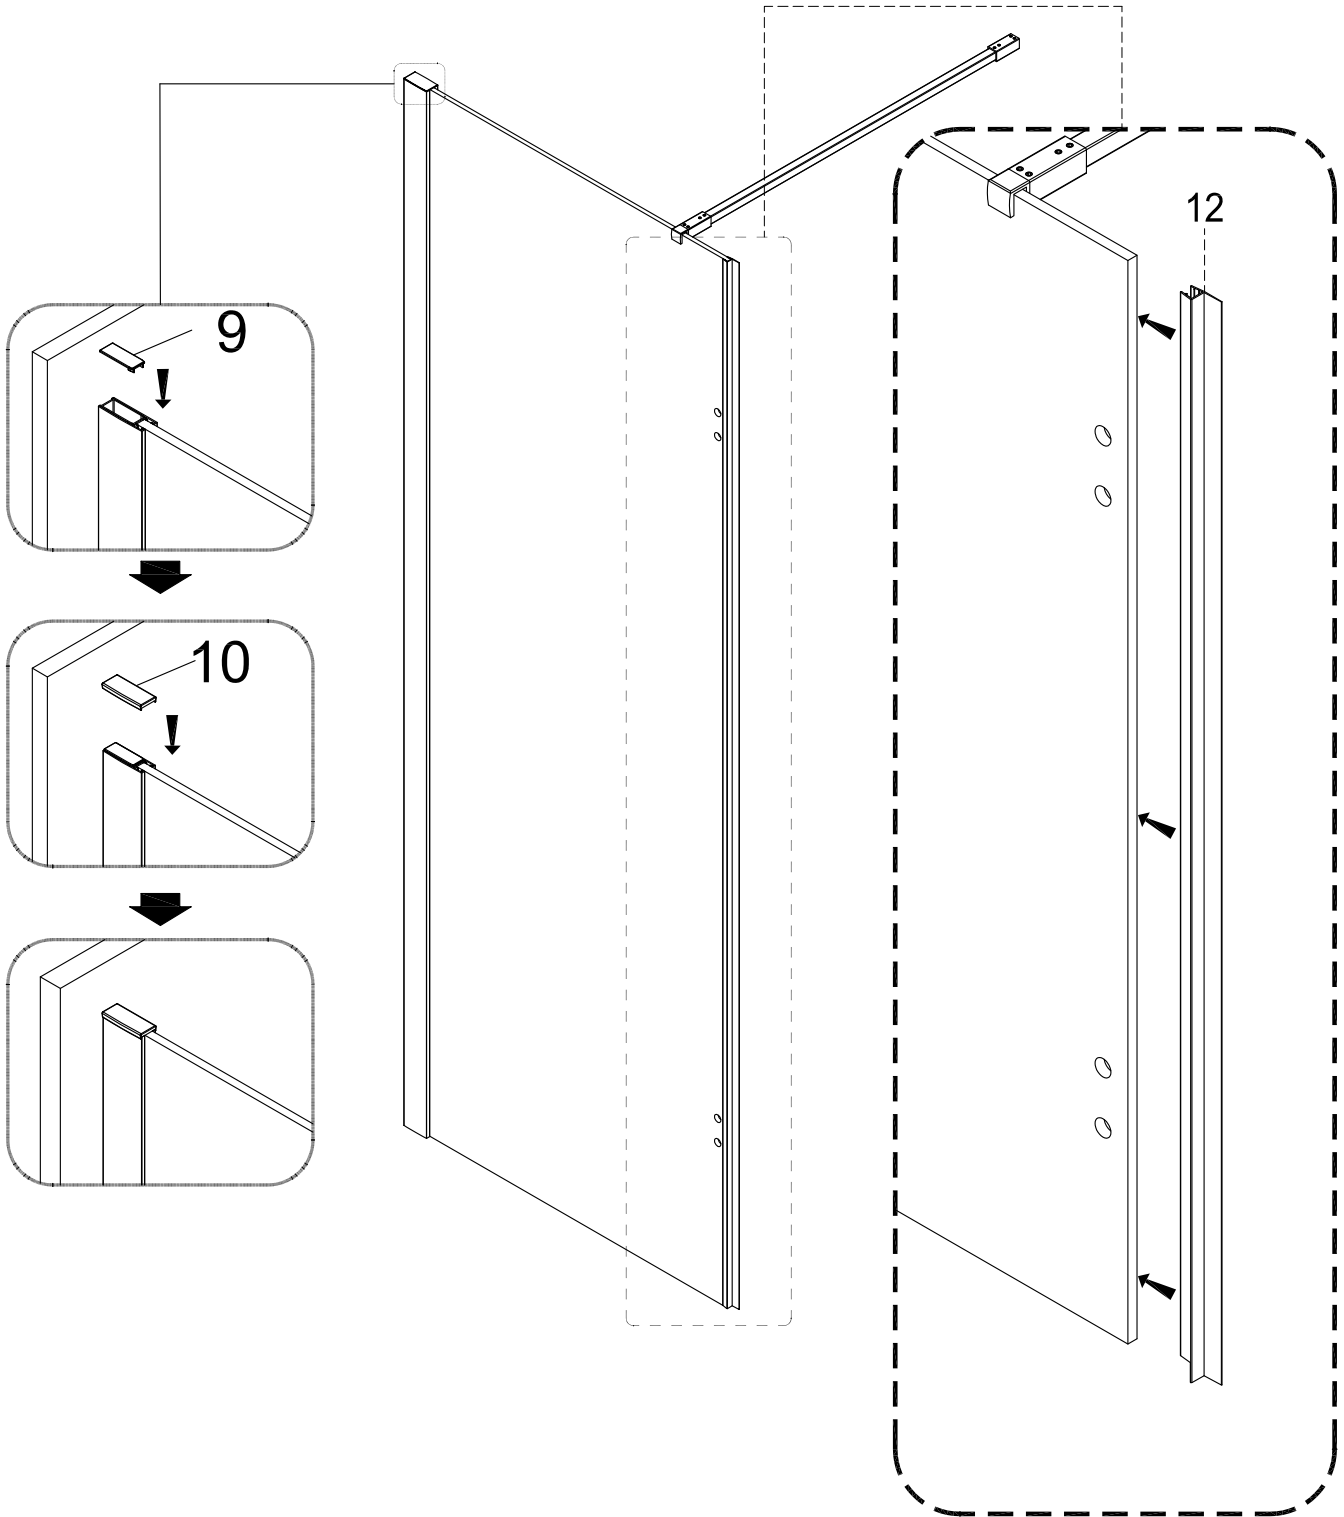

# WETROOM WITH FLIPPER

## ASSEMBLY GUIDE

Ø6mm

13

X2

Ø3mm