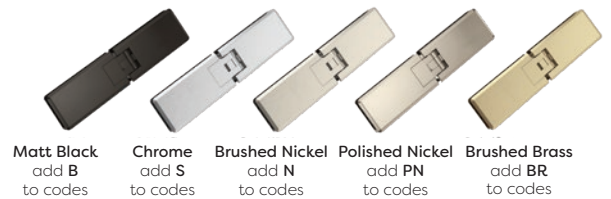

Liberty

Hinged Door

With Hinged In-line Panel

1200 x 900 Corner Fitting
with Matt Black finish

8mm Door, In-Line Panel and Side Panel:
KL2HDR13B, KL2HR1213B and K1R913B

1200 x 900 Gloss White Infinity Tray:
IAG129

Shower Basket: RSB03

Outward Opening

“ Keep your bathroom at the forefront of fashion
with the luxuriously minimalist Liberty Collection ”

Features and Benefits

- Hinged from In-Line Panel
- New clear and minimal seals
- New minimal easy fix wall profile system
- Choice of colour finishes available
- Integrated 'tray or floor' Water Safe System
- Designed for installation to straight vertical walls
- Optional brace bar included
- Compatible trays available

1200 Alcove Fitting with Chrome finish
 8mm Door and In-Line Panel: KL2HD13S and KL2H1213S
 1200 x 900 Gloss White Infinity Tray: IAG129
 Shower Basket: RSB03

Matt Black finish

Colour options for hardware:

Matt Black add B to codes
Chrome add S to codes
Brushed Nickel add N to codes
Polished Nickel add PN to codes
Brushed Brass add BR to codes

Alcove Fitting - inward or outward opening Add your preferred colour letter to codes