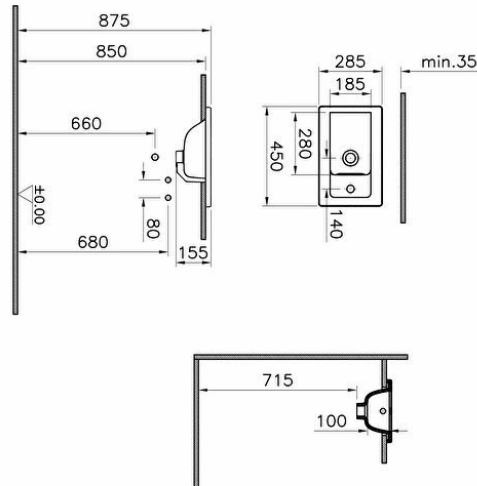

### Technical specifications

<b>Colour</b>	White
<b>Height</b>	160
<b>Width</b>	450
<b>Depth</b>	285
<b>Designer</b>	VitrA Design Team
<b>Finish</b>	Hygiene
<b>Material</b>	Hygiene

<b>Overflow Hole</b>	With Overflow
<b>Packaged Product</b>	525X180X345
<b>Sizes (WxDxH)</b>	
<b>Body Material</b>	FFC- Fire Fine Clay
<b>Overflow Hole Detail</b>	With Overflow
<b>Tap Hole Options</b>	Single Tap Hole
<b>Ceramic Sanitaryware</b>	
<b>Guarantee</b>	10
<b>Drainer</b>	Not included

<b>Syphon</b>	Syphon Not Included
<b>Marketing Measure (cm)</b>	45 x 29

## 2A technical drawing

**Technical specifications**

**Colour:** White **Height:** 160 **Width:** 450 **Depth:** 285 **Designer:** VitrA Design Team **Finish:** Hygiene **Material:** Hygiene **Overflow Hole:** With Overflow **Packaged Product Sizes (WxDxH):** 525X180X345 **Body Material:** FFC- Fire Fine Clay **Overflow Hole Detail:** With Overflow **Tap Hole Options Ceramic Sanitaryware:** Single Tap Hole **Guarantee:** 10 **Drainer:** Not included **Syphon:** Syphon Not Included **Marketing Measure (cm):** 45 x 29