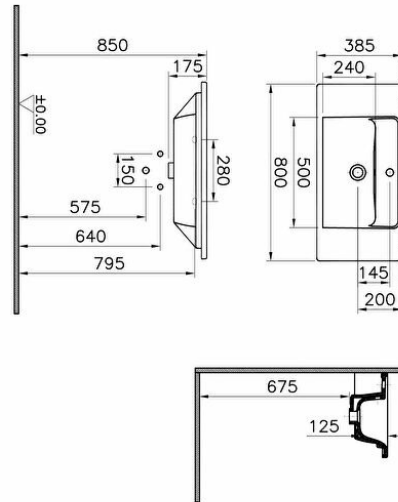

### Technical specifications

<b>Colour</b>	White
<b>Height</b>	165
<b>Width</b>	800
<b>Depth</b>	385
<b>Designer</b>	VitrA Design Team
<b>Finish</b>	Hygiene
<b>Material</b>	Hygiene

<b>Overflow Hole</b>	With Overflow
<b>Packaged Product</b>	825X195X440
<b>Sizes (WxDxH)</b>	
<b>Body Material</b>	FFC- Fire Fine Clay
<b>Overflow Hole Detail</b>	With Overflow
<b>Tap Hole Options</b>	Single Tap Hole
<b>Ceramic Sanitaryware</b>	
<b>Guarantee</b>	10
<b>Drainer</b>	Not included

<b>Syphon</b>	Syphon Not Included
<b>Marketing Measure (cm)</b>	80 x 39

## 2A technical drawing

**Technical specifications**

**Colour:** White **Height:** 165 **Width:** 800 **Depth:** 385 **Designer:** VitrA Design Team **Finish:** Hygiene **Material:** Hygiene **Overflow Hole:** With Overflow **Packaged Product Sizes (WxDxH):** 825X195X440 **Body Material:** FFC- Fire Fine Clay **Overflow Hole Detail:** With Overflow **Tap Hole Options Ceramic Sanitaryware:** Single Tap Hole **Guarantee:** 10 **Drainer:** Not included **Syphon:** Syphon Not Included **Marketing Measure (cm):** 80 x 39